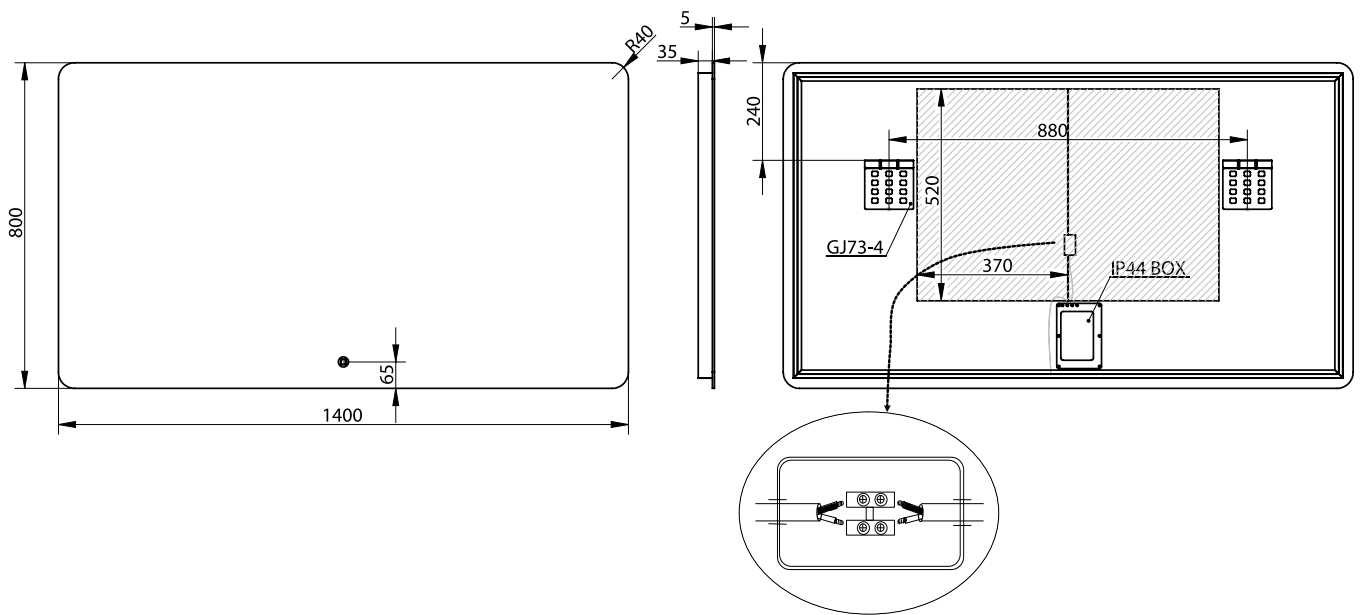

Orø 140 mirror

SKU: 30020230

Colour: Glass
Size: 80cm / 140cm / 3.7cm
Weight: 13kg netto

Orø 140 mirror details: