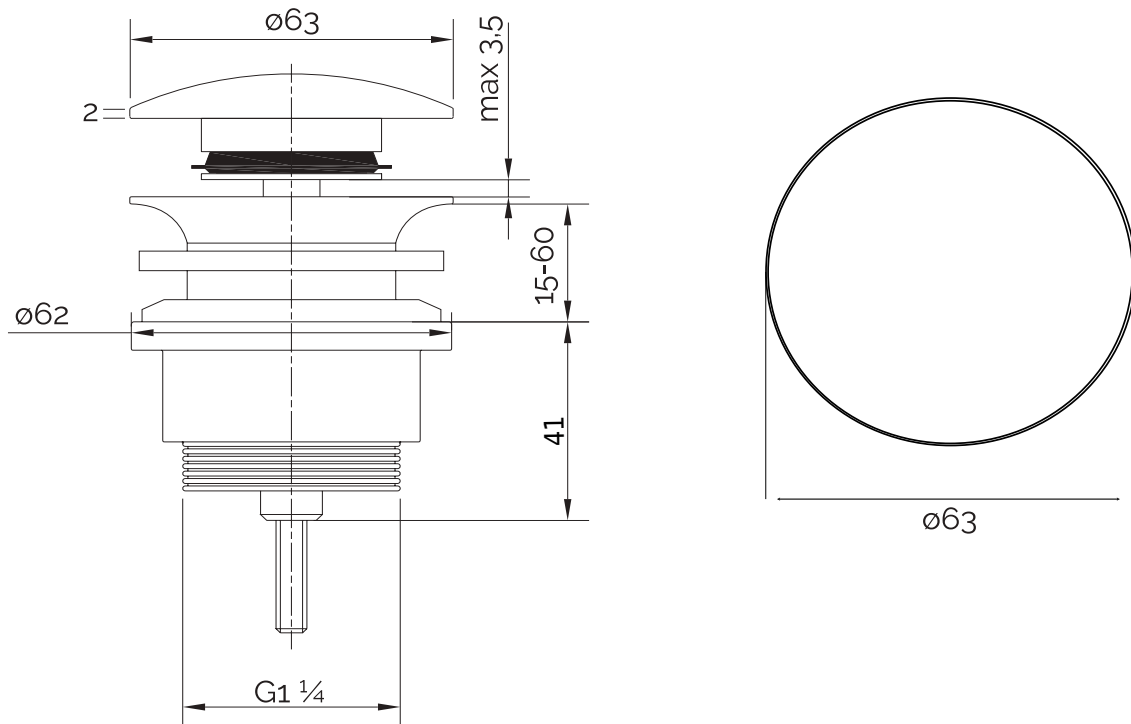

Waste Push-open Acovi, round

SKU: 40040030

Colour:	Matte white
Size:	7cm / 6.5cm / 6.5cm
Weight:	0.3kg netto

Waste Push-open Acovi, round details: