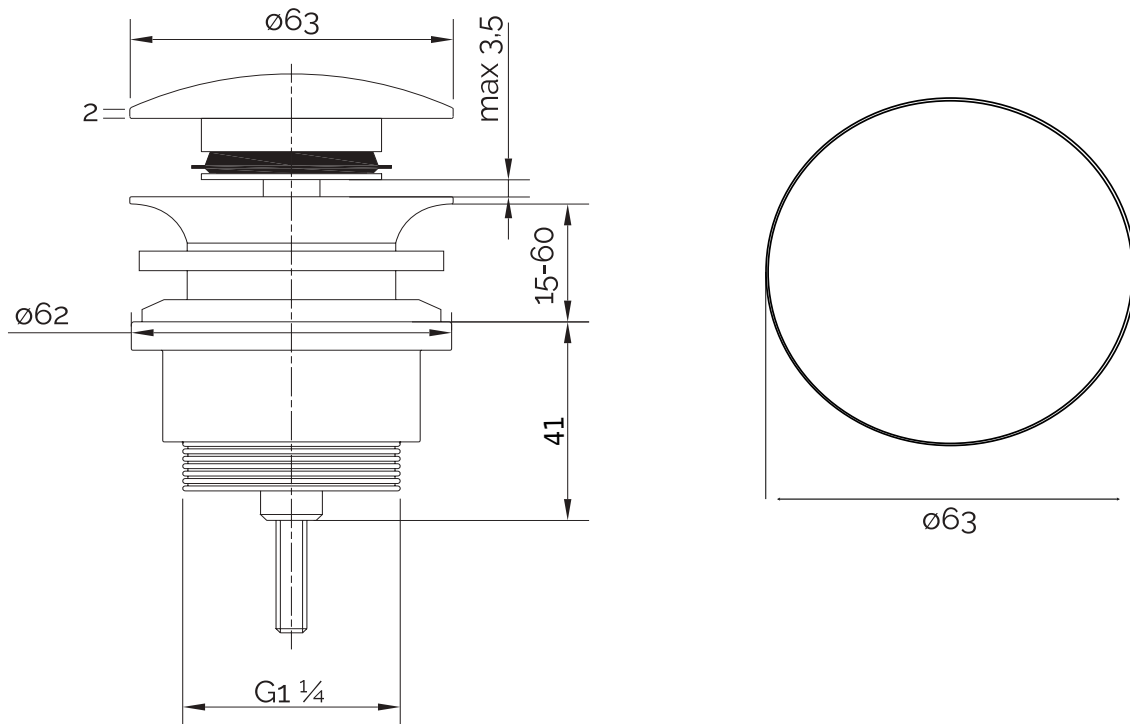

Copenhagen Bath

Roskildevej 394
DK-2610 Rødovre
VAT.No.: DK32648622
Phone: (+45) 3696 0747
contact@copenhagenbath.com
www.copenhagenbath.com

Waste Push-open Acovi, round

SKU: 40040030

Colour: Matte white
Size: 7cm / 6.5cm / 6.5cm
Weight: 0.3kg netto

Waste Push-open Acovi, round details: