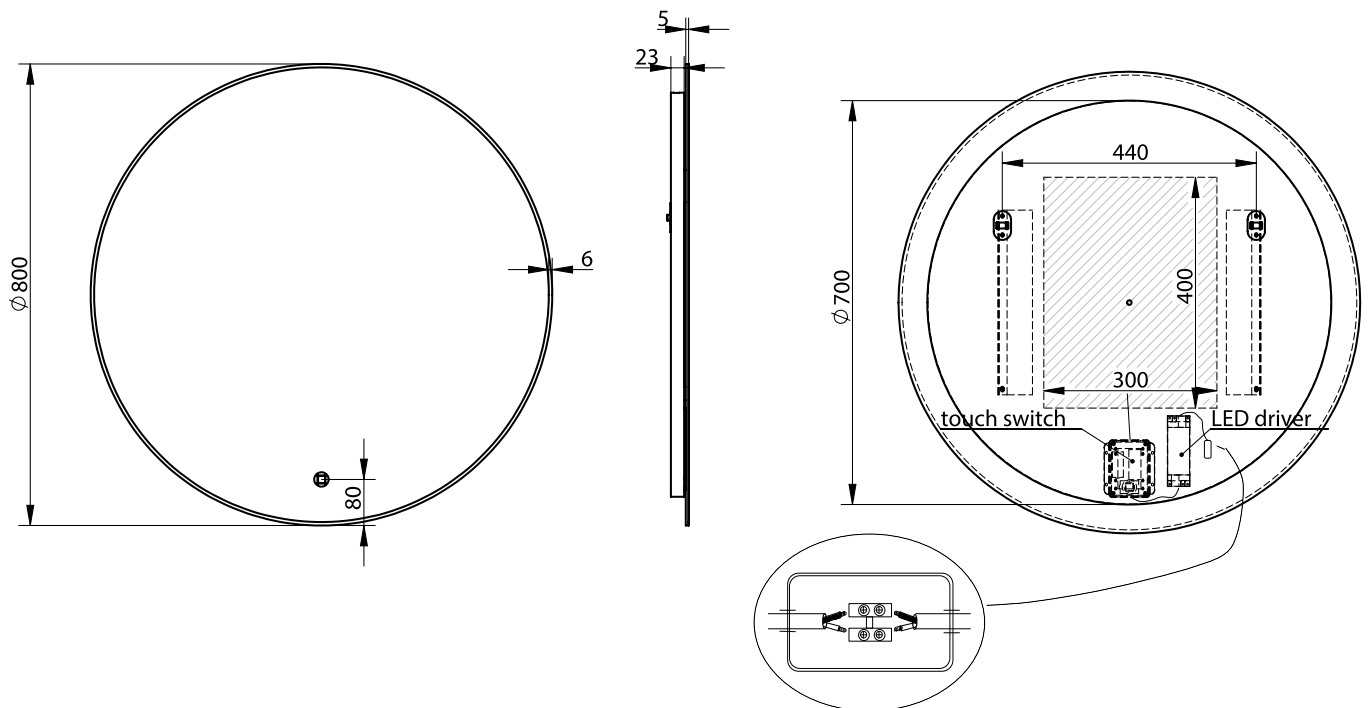

Orø ø80 mirror

SKU: 30020234

Colour:

Glass

Size:

80cm / 80cm / 3.7cm

Weight:

7.4kg netto

Orø ø80 mirror details: