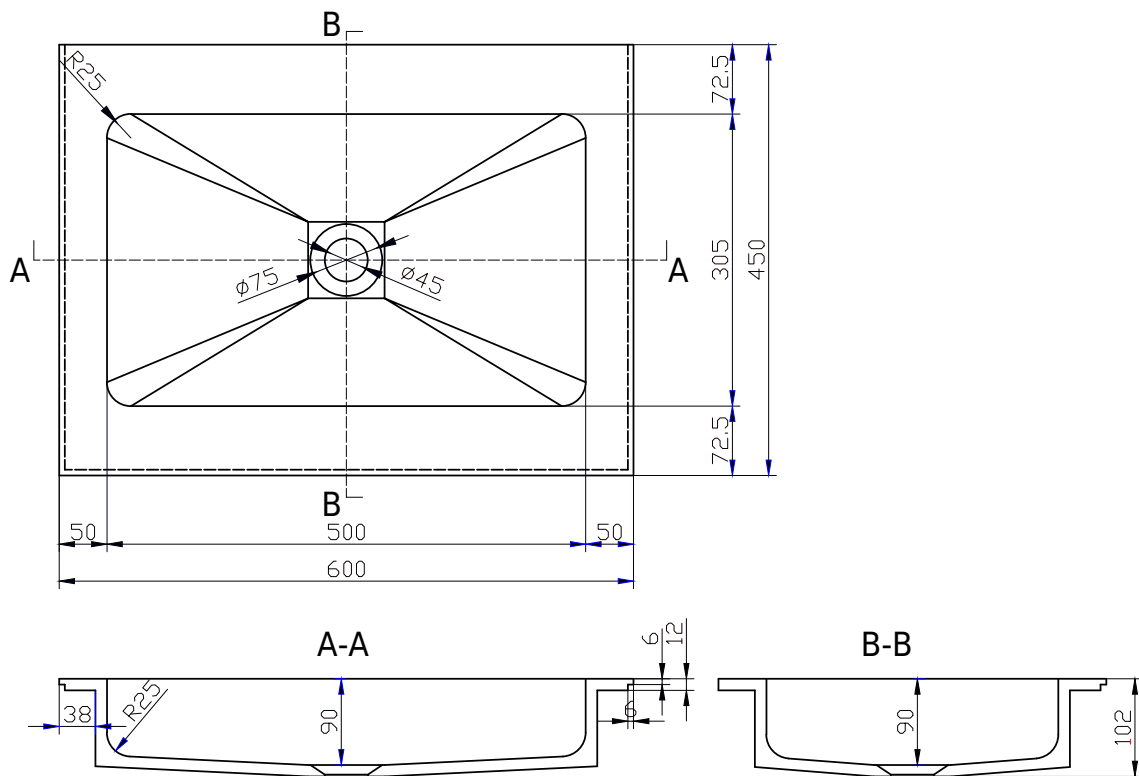

SQ2 60 centred wash basin

SKU: 30040079

Colour:	Matte white
Size:	10.2cm / 60cm / 45cm
Weight:	10kg netto

SQ2 60 centred wash basin details: