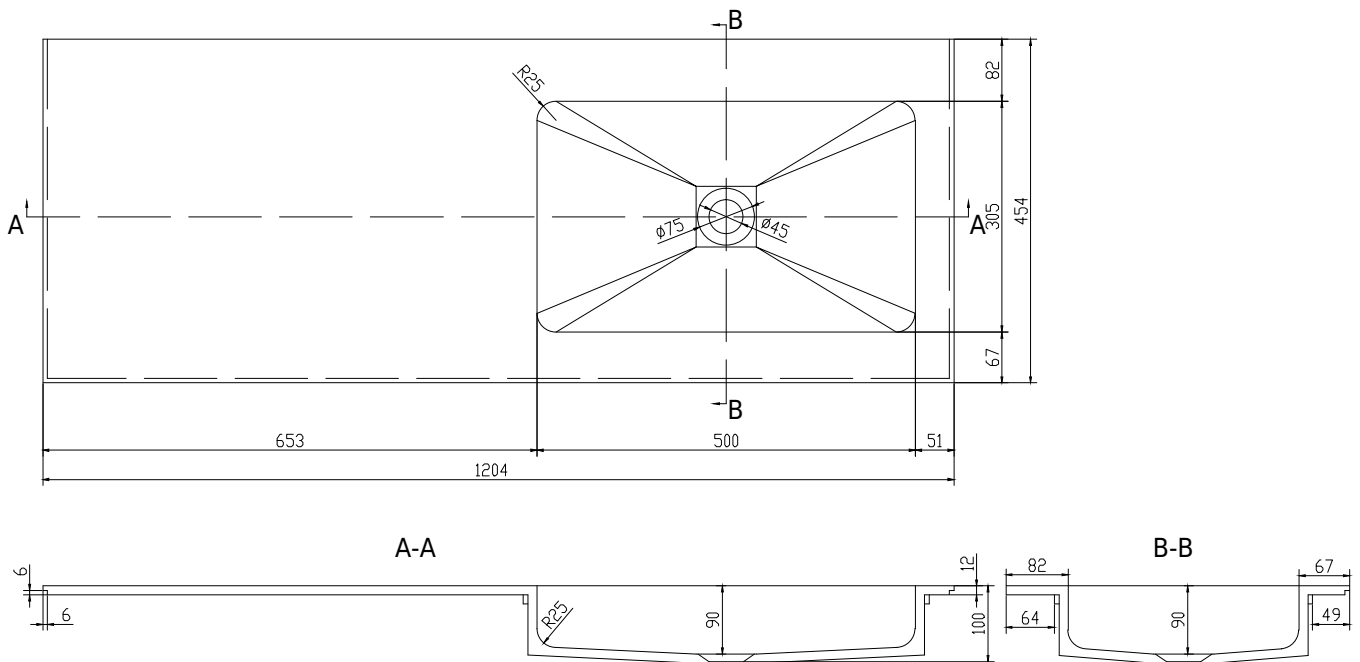

## SQ2 120 right wash basin

SKU: 30040081

**Colour:** Matte white  
**Size:** 10.2cm / 120cm / 45cm  
**Weight:** 15.72kg netto

**SQ2 120 right wash basin details:**