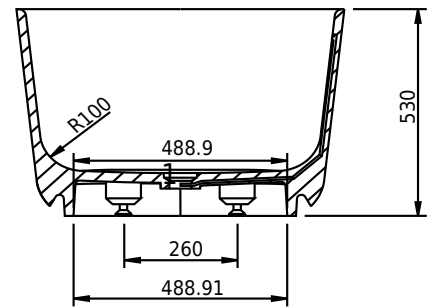

# Hornbæk 148 bathtub

SKU: 40030038

|                |                     |
|----------------|---------------------|
| <b>Colour:</b> | Matte white         |
| <b>Litre:</b>  | 260 overflow        |
| <b>Size:</b>   | 53cm / 148cm / 75cm |
| <b>Weight:</b> | 110kg netto         |

## Hornbæk 148 bathtub details:

Please note that there may be a tolerance of  $\pm 5$ mm as all products are hand sanded.