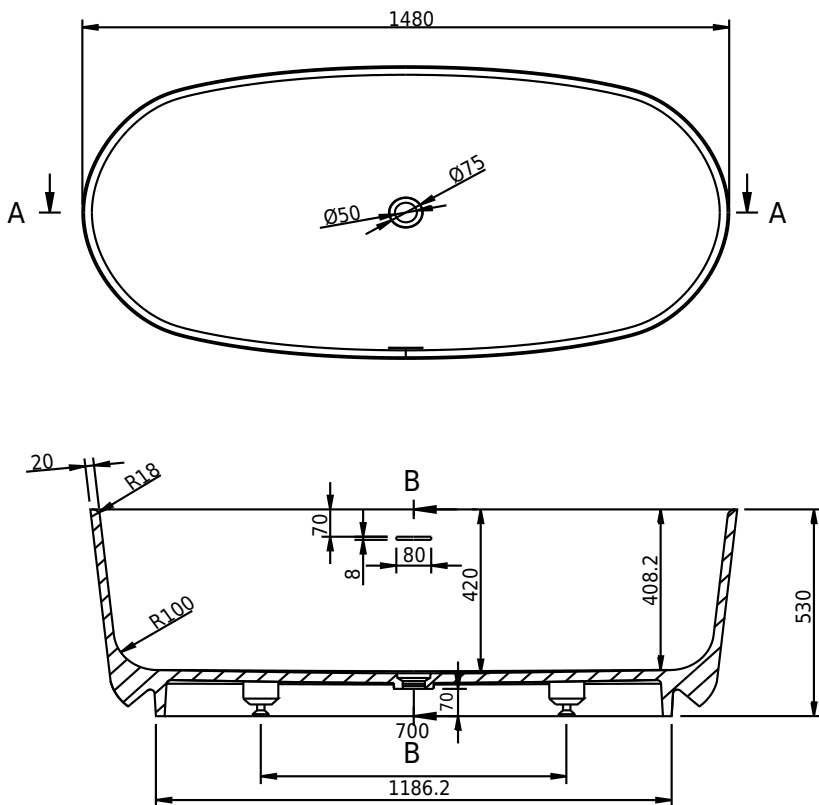

# Hornbæk 148 bathtub

SKU: 40030038

|                |                     |
|----------------|---------------------|
| <b>Colour:</b> | Matte white         |
| <b>Litre:</b>  | 260 overflow        |
| <b>Size:</b>   | 53cm / 148cm / 75cm |
| <b>Weight:</b> | 110kg netto         |

## Hornbæk 148 bathtub details:

Please note that there may be a tolerance of  $\pm 5$ mm as all products are hand sanded.