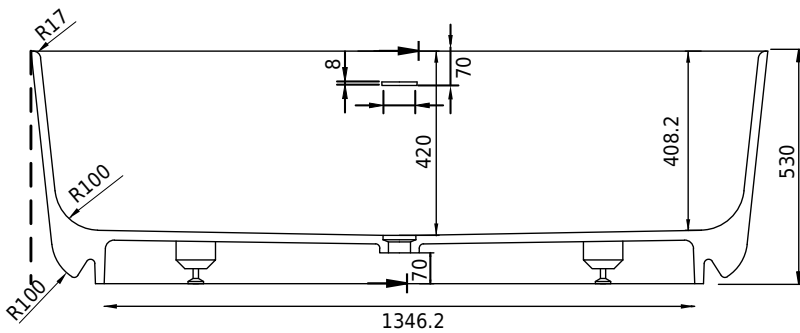

Hornbæk 168 bathtub

SKU: 40030039

Colour:	Matte white
Litre:	360 overflow
Size:	53cm / 168cm / 80cm
Weight:	131kg netto

Hornbæk 168 bathtub details:

Please note that there may be a tolerance of ± 5 mm as all products are hand sanded.