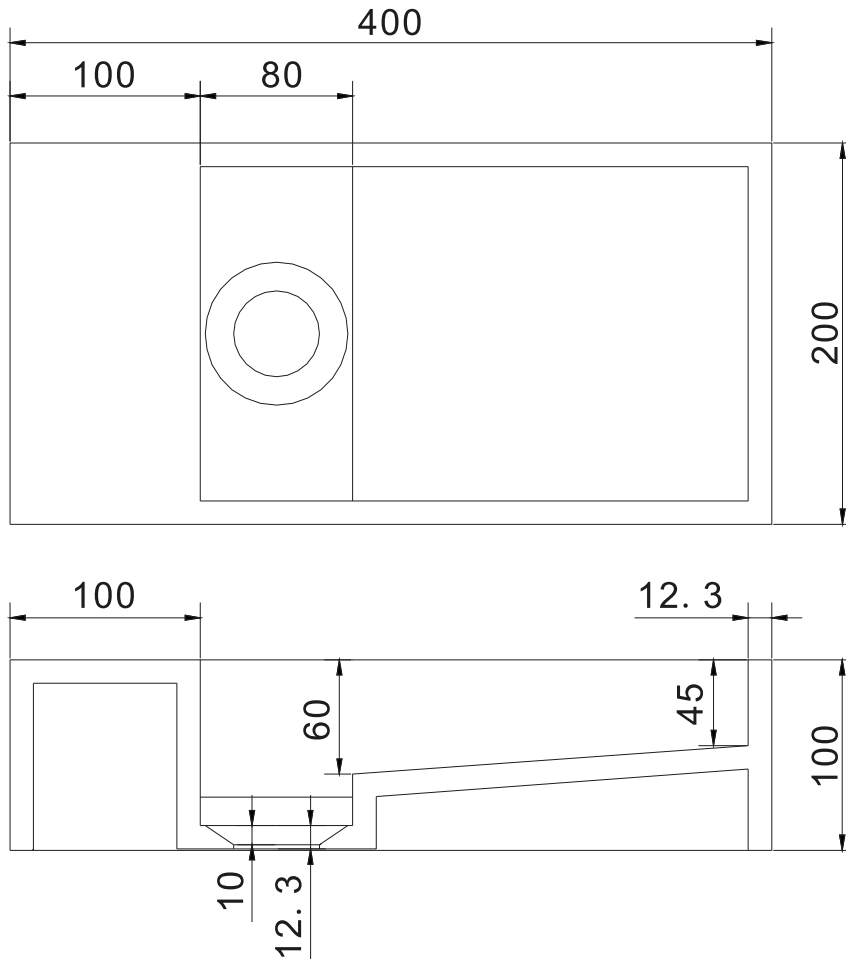

Nordland 40 basin

SKU: 40010039

Colour: Matte white
Size: 10cm / 40cm / 20cm
Weight: 4.96kg netto

Nordland 40 basin details: