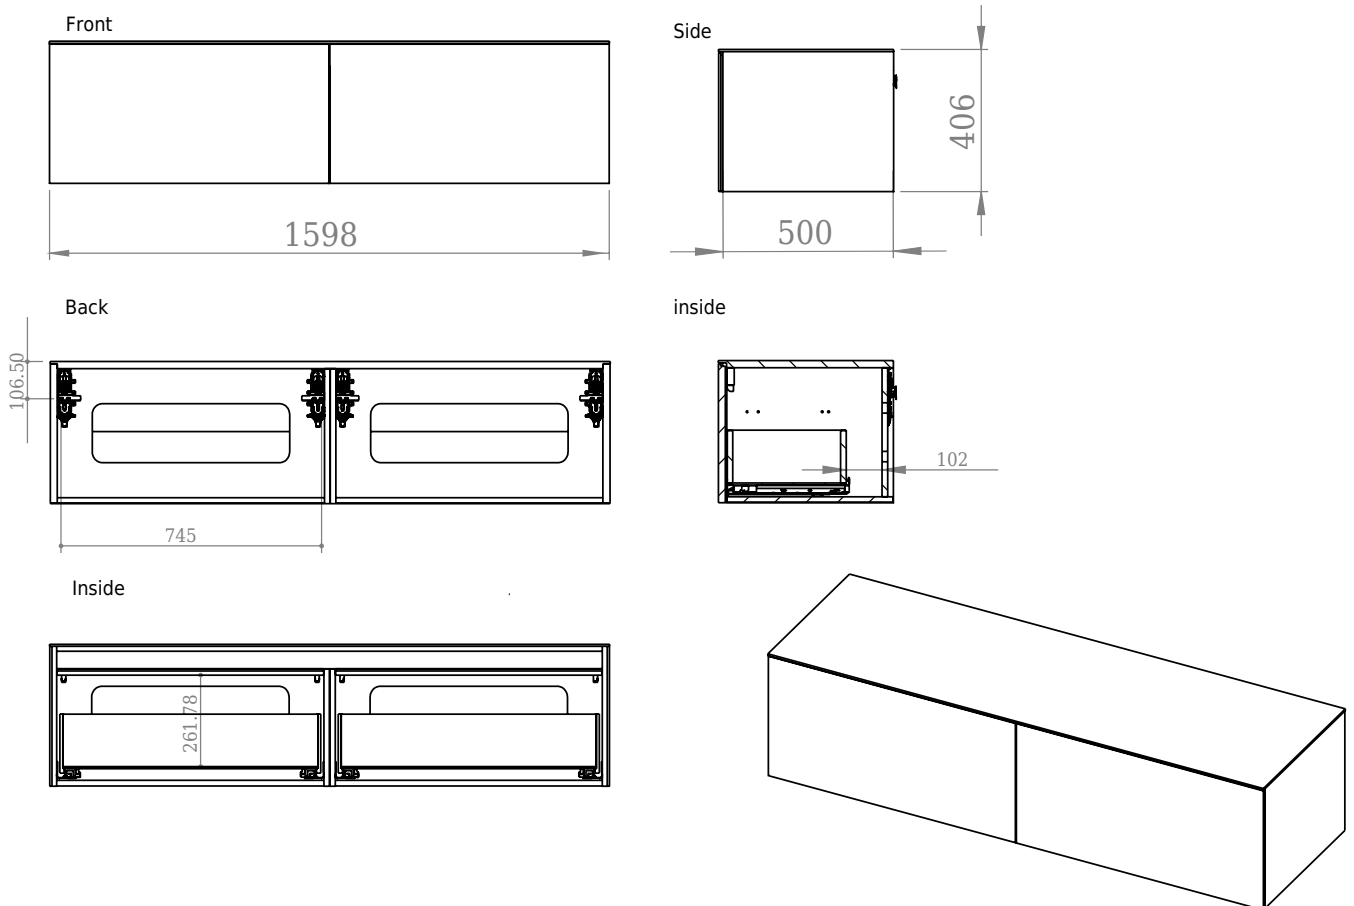

Bergen 160 cabinet

SKU: 30010101

Colour: Heavy brushed oak
Size: 40cm / 160cm / 50cm
Weight: 78kg netto

Bergen 160 cabinet details: