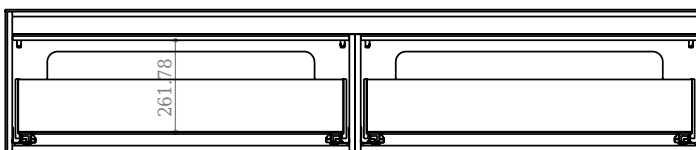

Bergen 200 cabinet

SKU: 30010102

Front

Side

Back

inside

Inside

Colour: Heavy brushed oak
Size: 40cm / 200cm / 50cm
Weight: 100kg netto

Bergen 200 cabinet details: