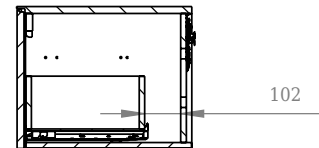

Bergen 200 cabinet

SKU: 30010102

Front

Side

Back

inside

Inside

Colour: Heavy brushed oak
Size: 40cm / 200cm / 50cm
Weight: 100kg netto