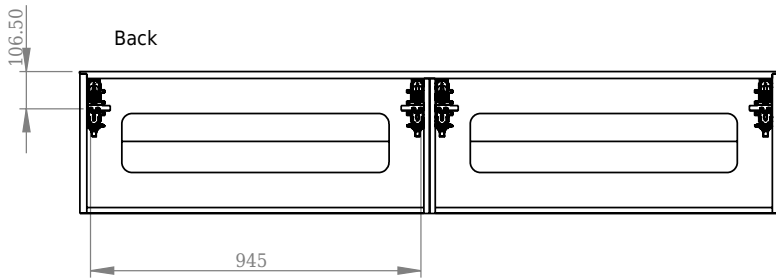

Bergen 200 cabinet

SKU: 30010102

Front

Side

Back

inside

Inside

Colour: Heavy brushed oak
Size: 40cm / 200cm / 50cm
Weight: 100kg netto

Bergen 200 cabinet details: