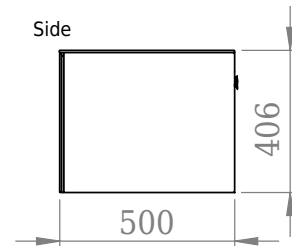

Bergen 200 cabinet

SKU: 30010102

Front

Side

Back

inside

Inside

Colour: Heavy brushed oak
Size: 40cm / 200cm / 50cm
Weight: 100kg netto