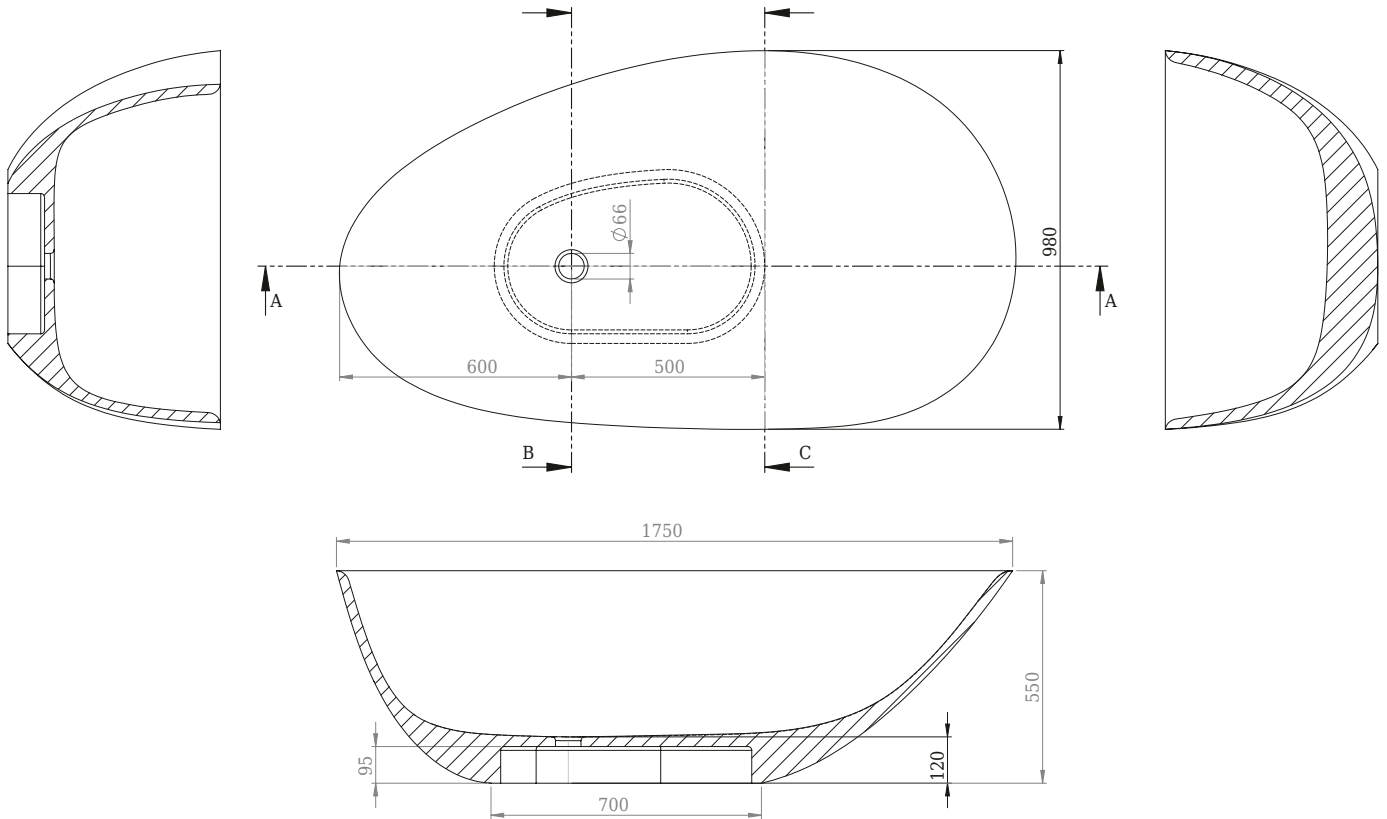

Muschel bathtub

SKU: 40030040

Colour:	Matte white
Litre:	250 overflow
Size:	55cm / 175cm / 98cm
Weight:	220kg netto

Muschel bathtub details:

Please note that there may be a tolerance of ± 5 mm as all products are hand sanded.