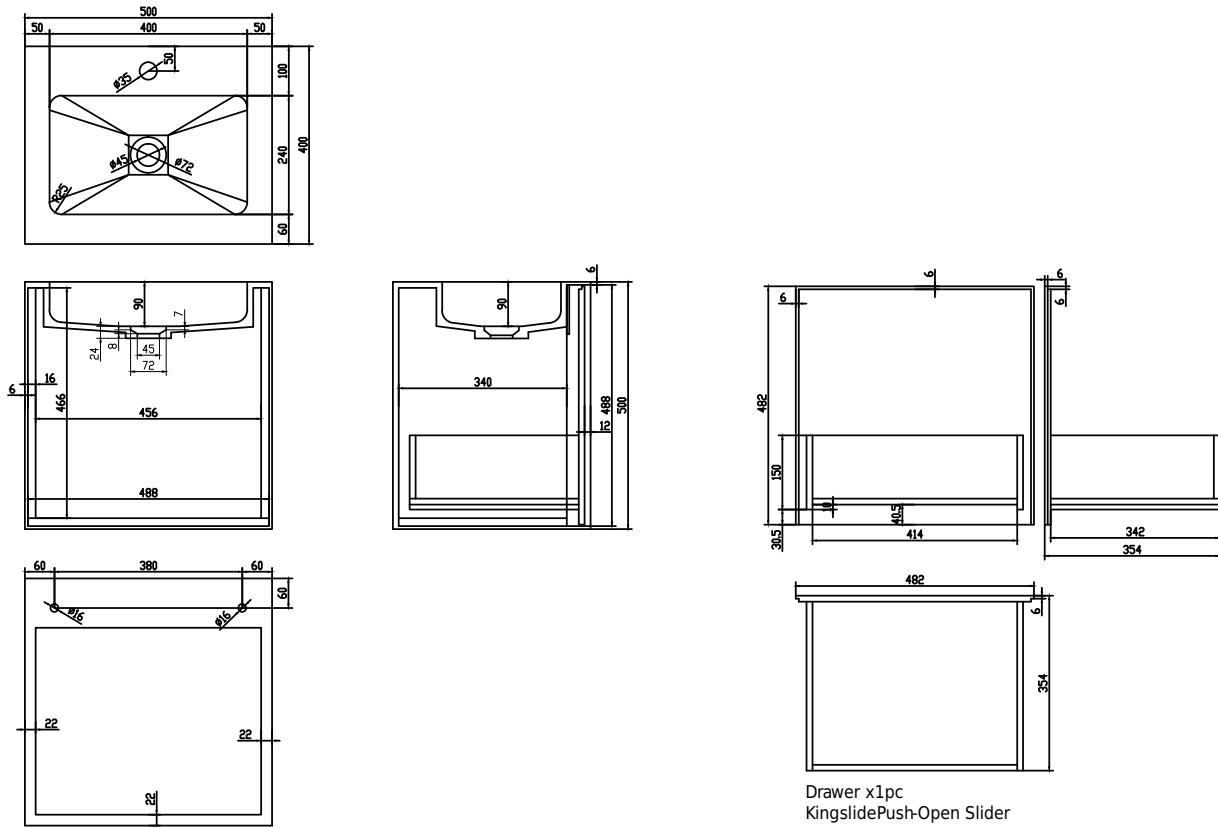

Nexø 50 cabinet with centred basin

SKU: 30010108

Colour: Matte white
Size: 50cm / 50cm / 40cm
Weight: 35kg netto

Nexø 50 cabinet with centred basin details: