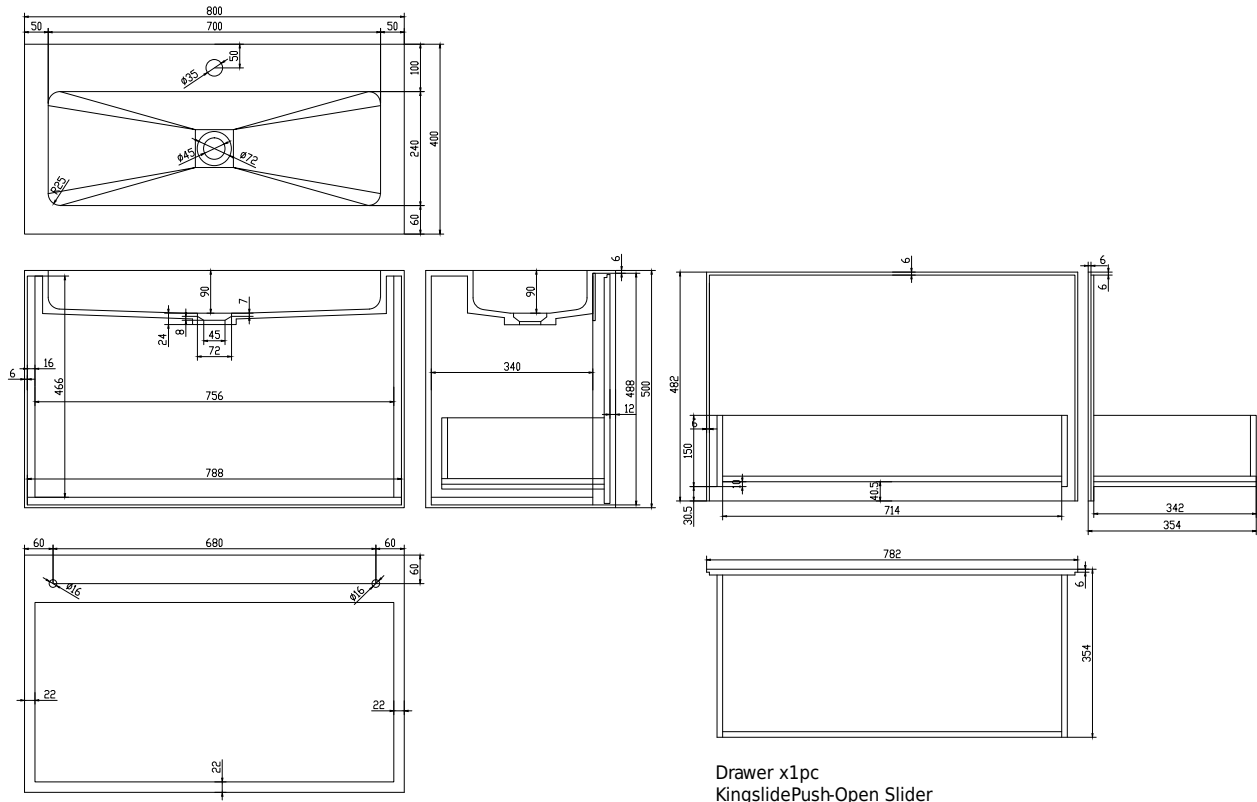

# Nexø 80 cabinet with centred basin

SKU: 30010109

**Colour:** Matte white  
**Size:** 50cm / 80cm / 40cm  
**Weight:** 52kg netto

**Nexø 80 cabinet with centred basin details:**