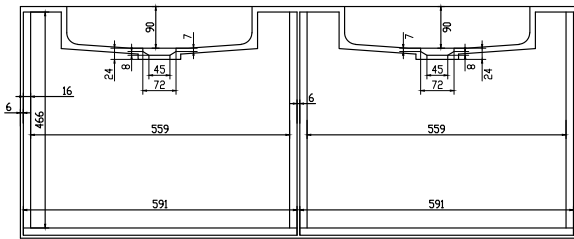

# Nexø 120 cabinet with double basin

SKU: 30010110

X2

Drawer x2pcs  
 KingslidePush-Open Slider

**Colour:** Matte white  
**Size:** 50cm / 120cm / 40cm  
**Weight:** 70kg netto

**Nexø 120 cabinet with double basin details:**