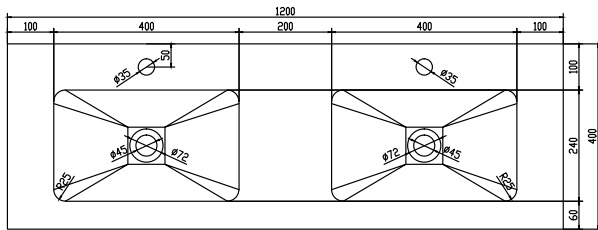

# Nexø 120 cabinet with double basin

SKU: 30010110

X2

Drawer x2pcs  
 KingslidePush-Open Slider

**Colour:** Matte white  
**Size:** 50cm / 120cm / 40cm  
**Weight:** 70kg netto

**Nexø 120 cabinet with double basin details:**