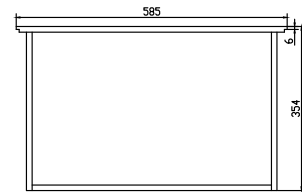

# Nexø 120 cabinet with double basin

SKU: 30010110

X2

Drawer x2pcs  
 KingslidePush-Open Slider

**Colour:** Matte white  
**Size:** 50cm / 120cm / 40cm  
**Weight:** 70kg netto

**Nexø 120 cabinet with double basin details:**