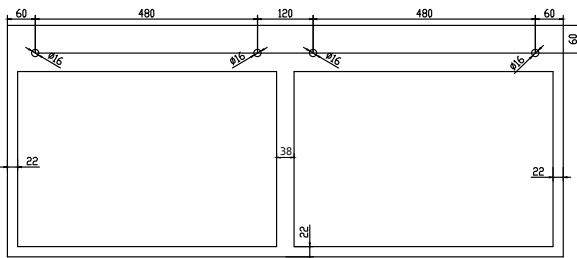

# Nexø 120 cabinet with double basin

SKU: 30010110

X2

Drawer x2pcs  
 KingslidePush-Open Slider

**Colour:** Matte white  
**Size:** 50cm / 120cm / 40cm  
**Weight:** 70kg netto

**Nexø 120 cabinet with double basin details:**