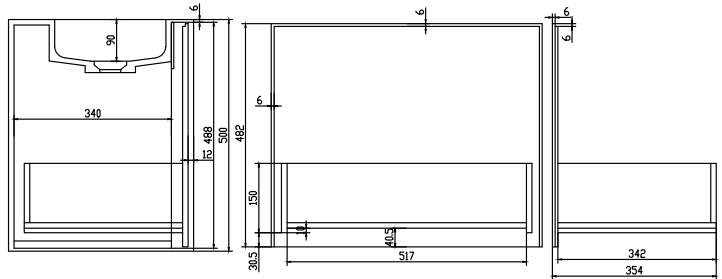

# Nexø 120 cabinet with double basin

SKU: 30010110

X2

Drawer x2pcs  
 KingslidePush-Open Slider

**Colour:** Matte white  
**Size:** 50cm / 120cm / 40cm  
**Weight:** 70kg netto

**Nexø 120 cabinet with double basin details:**