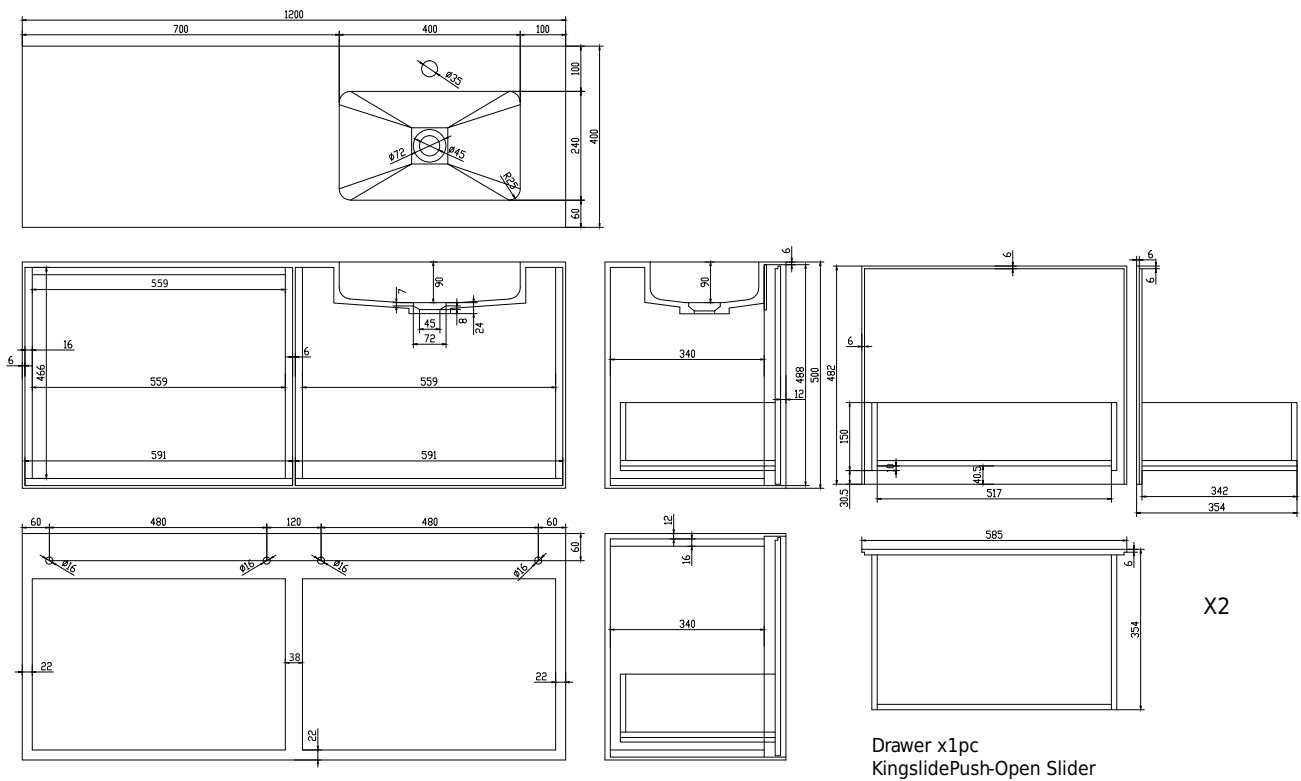

Nexø 120 cabinet with right basin

SKU: 30010113

Colour: Matte white
Size: 50cm / 120cm / 40cm
Weight: 70kg netto

Nexø 120 cabinet with right basin details: