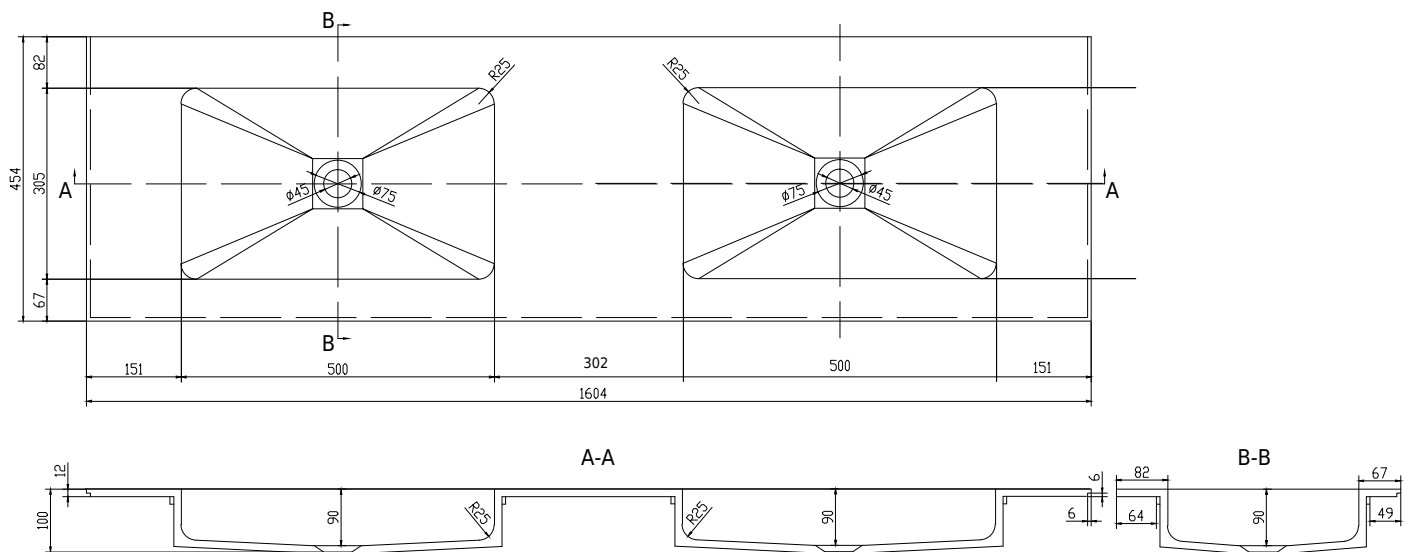

SQ2 160 double wash basin

SKU: 30040094

Colour: Matte white
Size: 10.2cm / 160cm / 45cm
Weight: 27kg netto

SQ2 160 double wash basin details: