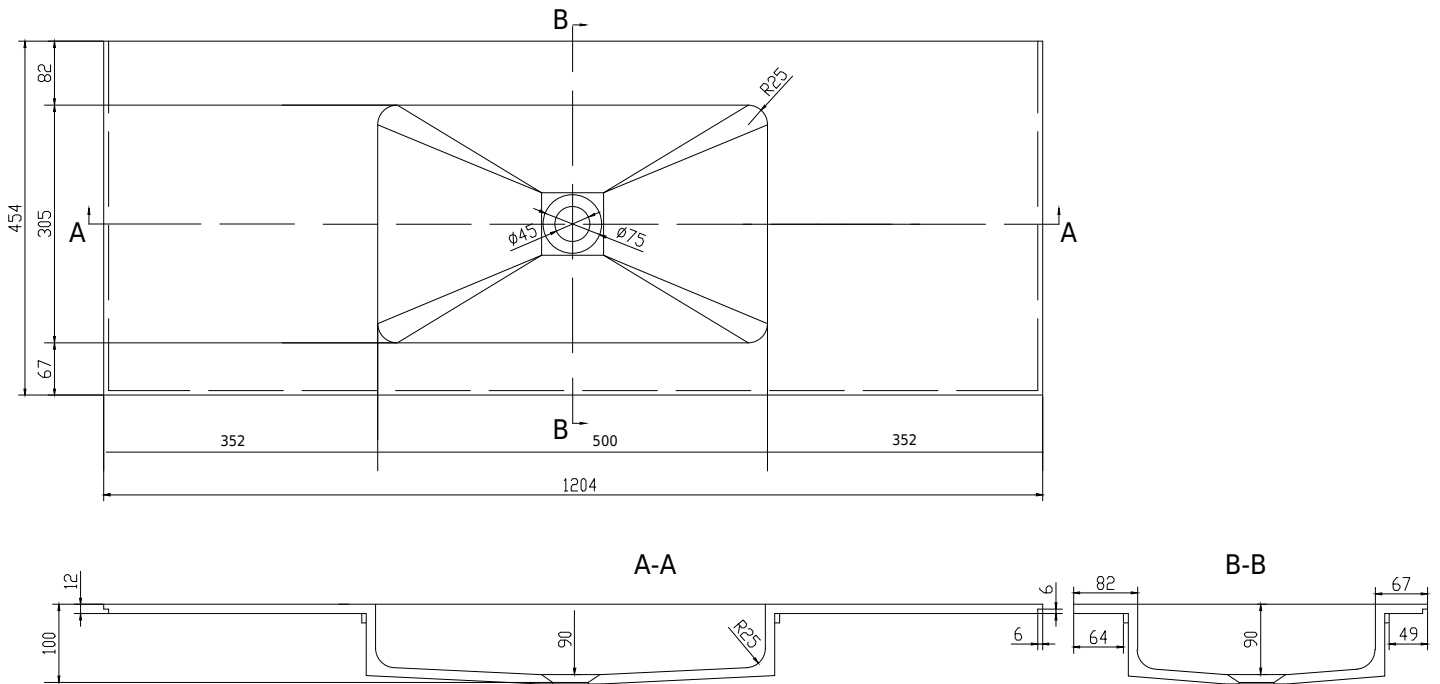

SQ2 120 centred wash basin

SKU: 30040096

Colour:	Matte white
Size:	10.2cm / 120cm / 45cm
Weight:	18kg netto

SQ2 120 centred wash basin details: