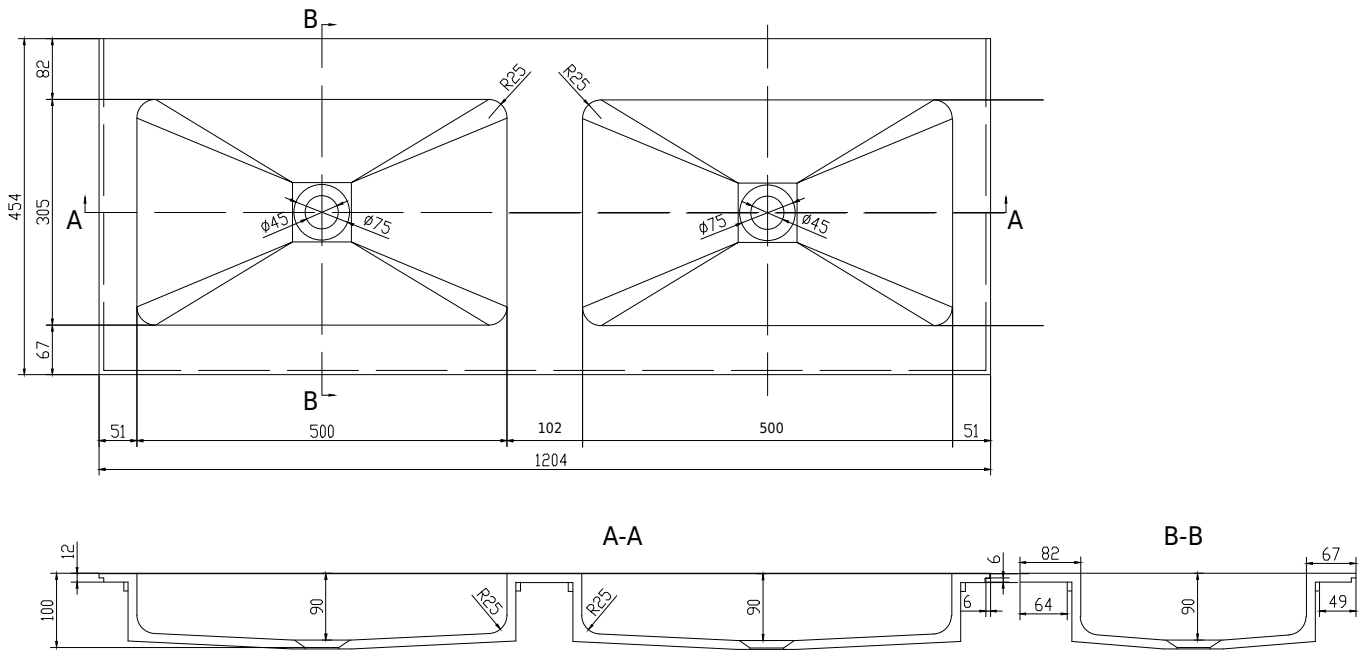

SQ2 120 double wash basin

SKU: 30040098

Colour: Matte white
Size: 10.2cm / 120cm / 45cm
Weight: 21.44kg netto

SQ2 120 double wash basin details: