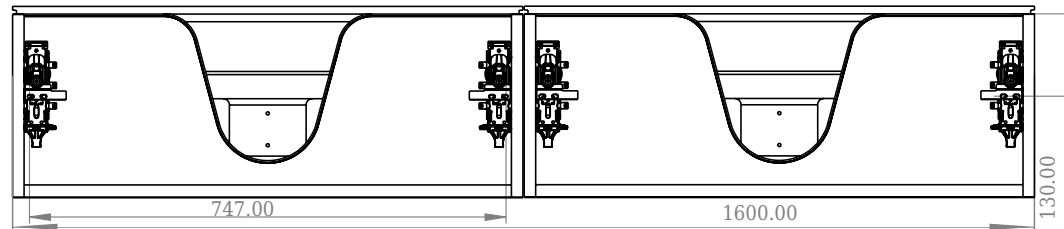

SQ2 160 cabinet with double basin

SKU: 30010125

F View

Top View

Side View

Back View

Colour: Matte white
Size: 28.8cm / 160cm / 45cm
Weight: 86.6kg netto

SQ2 160 cabinet with double basin details: