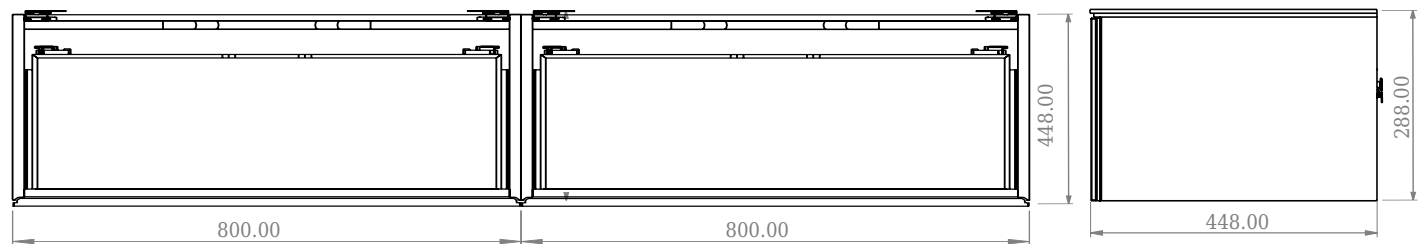

SQ2 160 cabinet with double basin

SKU: 30010125

F View

Top View

Side View

Back View

Colour: Matte white
Size: 28.8cm / 160cm / 45cm
Weight: 86.6kg netto

SQ2 160 cabinet with double basin details: