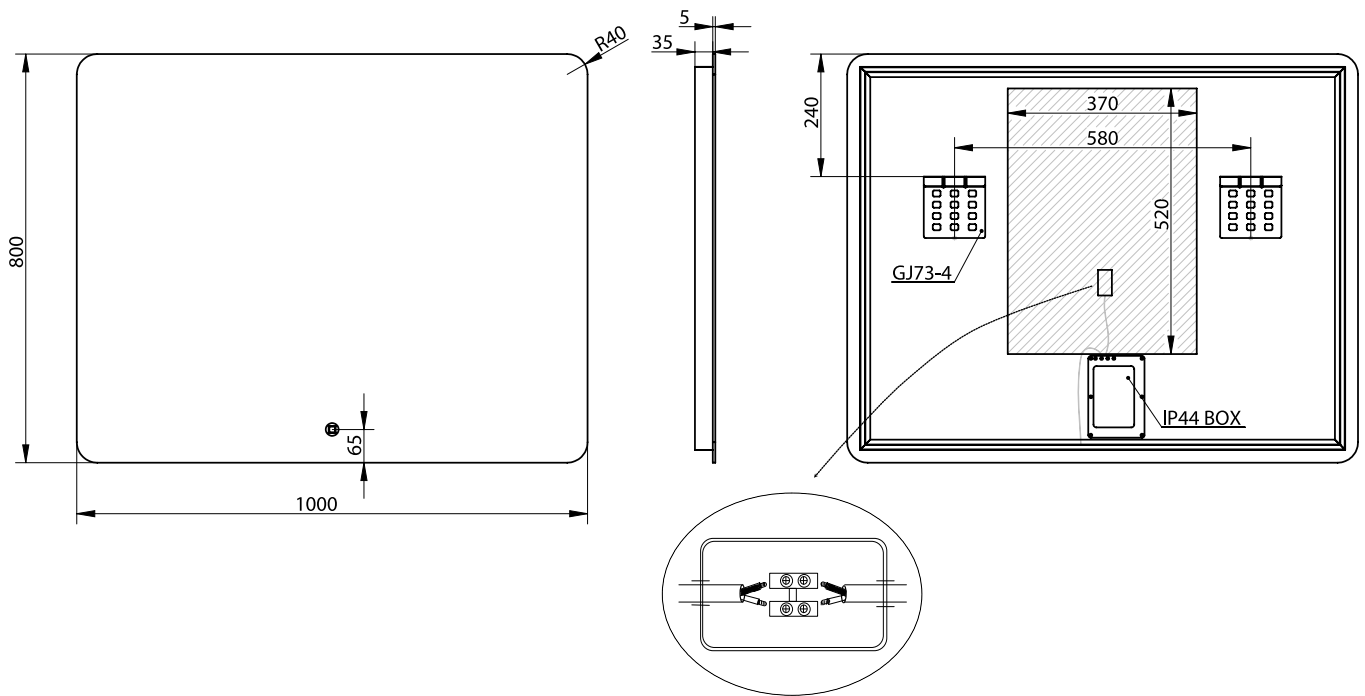

Orø 100 mirror

SKU: 30020248

Colour:

Glass

Size:

80cm / 100cm / 3.7cm

Weight:

9.2kg netto

Orø 100 mirror details: