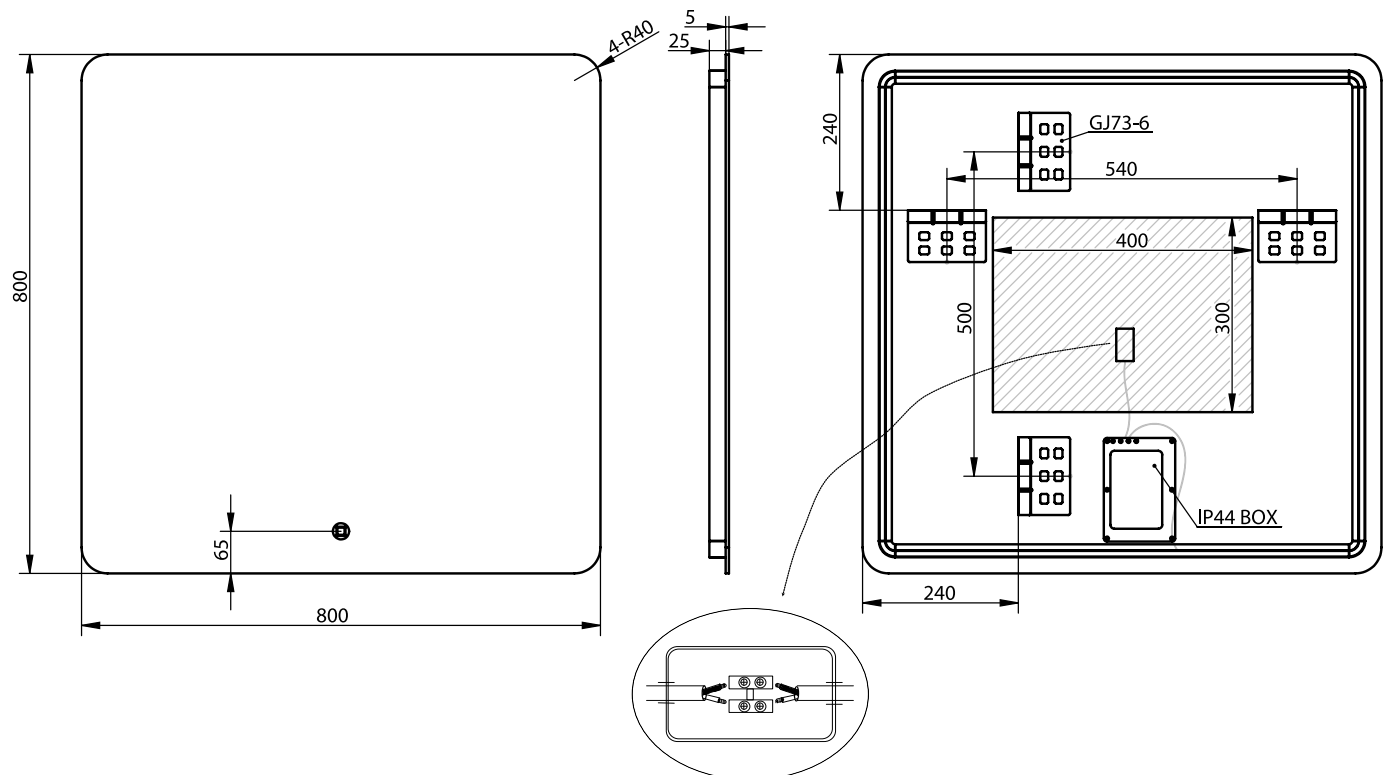

Orø 80 mirror

SKU: 30020255

Colour:

Glass

Size:

80cm / 80cm / 3.7cm

Weight:

7.4kg netto

Orø 80 mirror details: