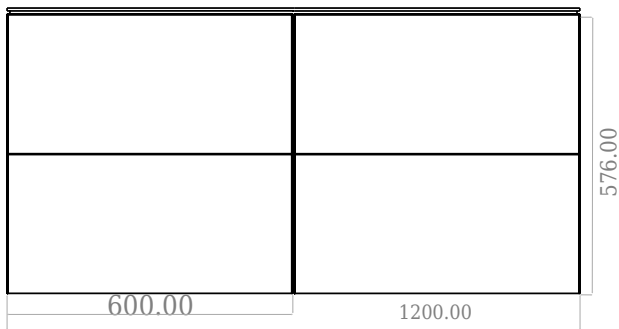

SQ2 120 double cabinet with double basin

SKU: 30010162

F View

Side View

Top View

Back View

Colour: Matte white
Size: 60cm / 120cm / 45cm
Weight: 81.44kg netto

SQ2 120 double cabinet with double basin details: