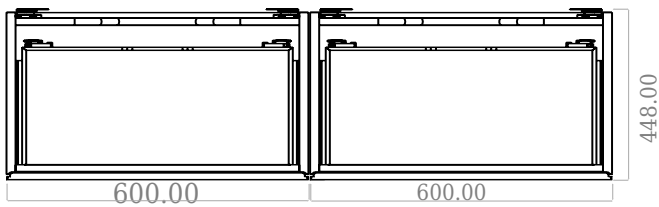

SQ2 120 double cabinet with double basin

SKU: 30010162

F View

Side View

Top View

Back View

Colour: Matte white
Size: 60cm / 120cm / 45cm
Weight: 81.44kg netto

SQ2 120 double cabinet with double basin details: