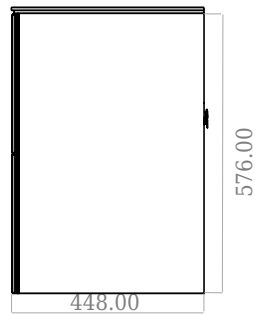

SQ2 120 double cabinet with double basin

SKU: 30010162

F View

Side View

Top View

Back View

Colour: Matte white
Size: 60cm / 120cm / 45cm
Weight: 81.44kg netto

SQ2 120 double cabinet with double basin details: