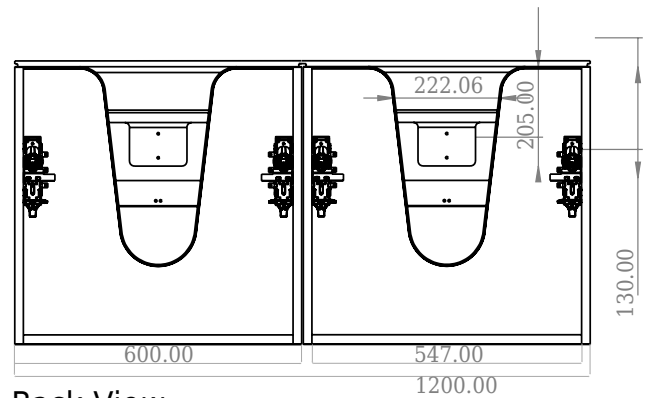

SQ2 120 double cabinet with double basin

SKU: 30010162

F View

Side View

Top View

Back View

Colour: Matte white
Size: 60cm / 120cm / 45cm
Weight: 81.44kg netto

SQ2 120 double cabinet with double basin details: