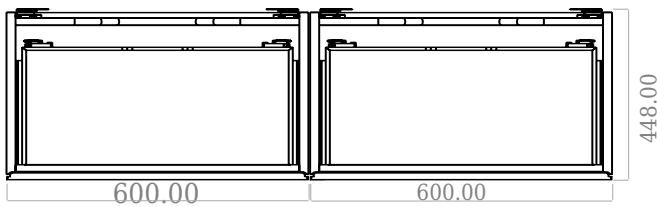

SQ2 120 double cabinet with left basin

SKU: 30010163

F View

Side View

Top View

Back View

Colour: Matte white
Size: 60cm / 120cm / 45cm
Weight: 75.72kg netto

SQ2 120 double cabinet with left basin details: