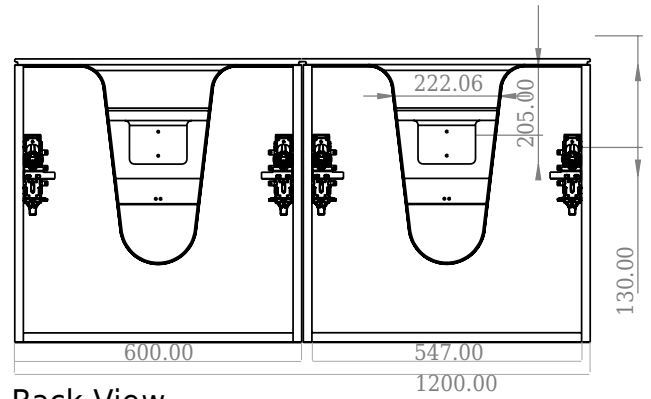

SQ2 120 double cabinet with left basin

SKU: 30010163

F View

Side View

Top View

Back View

Colour: Matte white
Size: 60cm / 120cm / 45cm
Weight: 75.72kg netto

SQ2 120 double cabinet with left basin details: