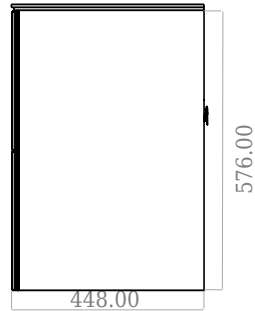

SQ2 120 double cabinet with left basin

SKU: 30010163

F View

Side View

Top View

Back View

Colour: Matte white
Size: 60cm / 120cm / 45cm
Weight: 75.72kg netto

SQ2 120 double cabinet with left basin details: