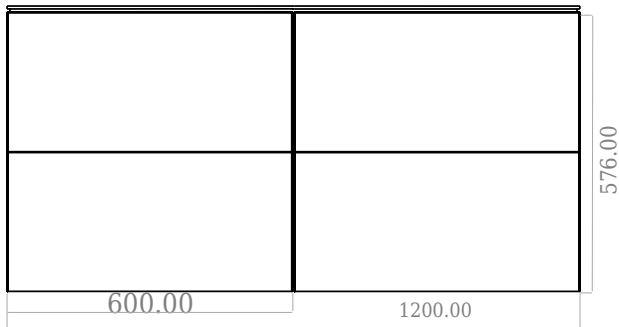

SQ2 120 double cabinet with left basin

SKU: 30010163

F View

Side View

Top View

Back View

Colour: Matte white
Size: 60cm / 120cm / 45cm
Weight: 75.72kg netto

SQ2 120 double cabinet with left basin details: