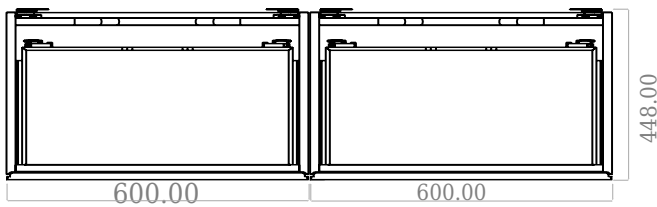

SQ2 120 double cabinet with right basin

SKU: 30010164

F View

Side View

Top View

Back View

Colour: Matte white
Size: 60cm / 120cm / 45cm
Weight: 75.72kg netto

SQ2 120 double cabinet with right basin details: