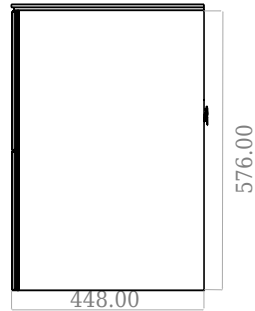

SQ2 120 double cabinet with right basin

SKU: 30010164

F View

Side View

Top View

Back View

Colour: Matte white
Size: 60cm / 120cm / 45cm
Weight: 75.72kg netto

SQ2 120 double cabinet with right basin details: