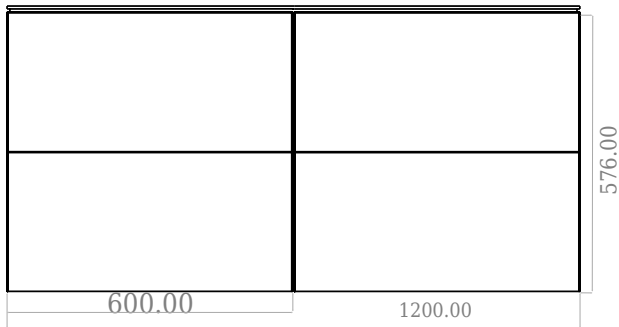

SQ2 120 double cabinet with right basin

SKU: 30010164

F View

Side View

Top View

Back View

Colour: Matte white
Size: 60cm / 120cm / 45cm
Weight: 75.72kg netto

SQ2 120 double cabinet with right basin details: