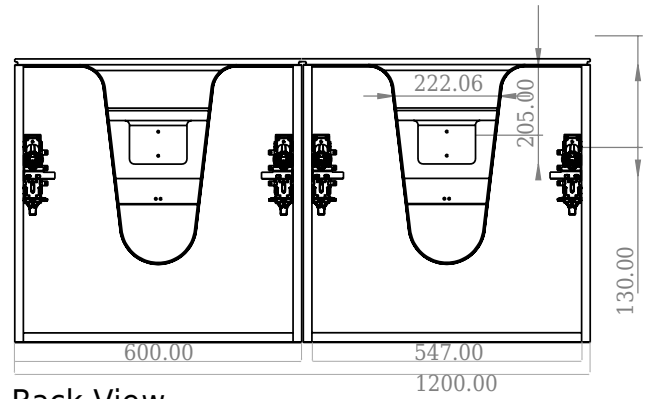

SQ2 120 double cabinet with right basin

SKU: 30010164

F View

Side View

Top View

Back View

Colour: Matte white
Size: 60cm / 120cm / 45cm
Weight: 75.72kg netto

SQ2 120 double cabinet with right basin details: