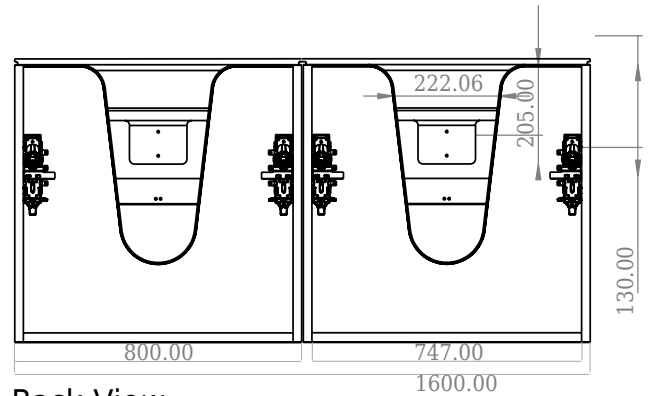

SQ2 160 double cabinet with left basin

SKU: 30010170

F View

Side View

Top View

Back View

Colour: Matte white
Size: 57.6cm / 160cm / 45cm
Weight: 109kg netto

SQ2 160 double cabinet with left basin details: