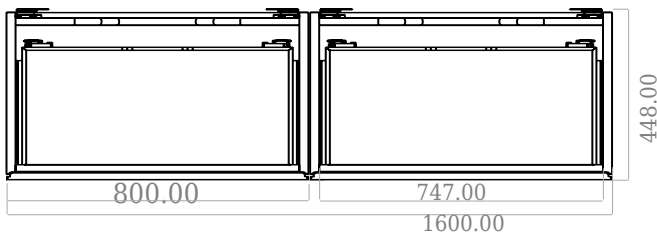

SQ2 160 double cabinet with left basin

SKU: 30010170

F View

Side View

Top View

Back View

Colour: Matte white
Size: 57.6cm / 160cm / 45cm
Weight: 109kg netto

SQ2 160 double cabinet with left basin details: