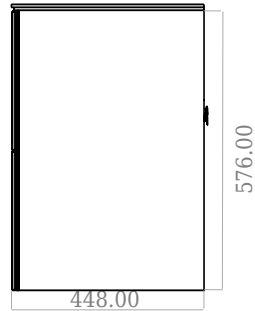

SQ2 160 double cabinet with left basin

SKU: 30010170

F View

Side View

Top View

Back View

Colour: Matte white
Size: 57.6cm / 160cm / 45cm
Weight: 109kg netto

SQ2 160 double cabinet with left basin details: