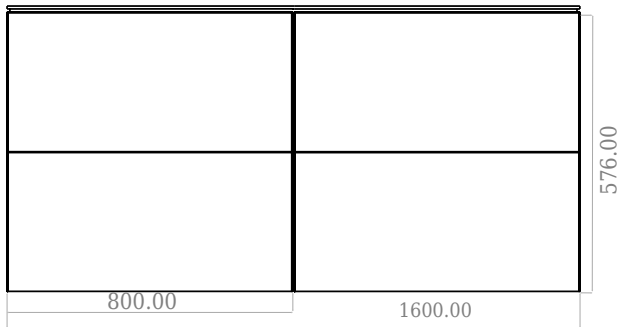

SQ2 160 double cabinet with left basin

SKU: 30010170

F View

Side View

Top View

Back View

Colour: Matte white
Size: 57.6cm / 160cm / 45cm
Weight: 109kg netto

SQ2 160 double cabinet with left basin details: