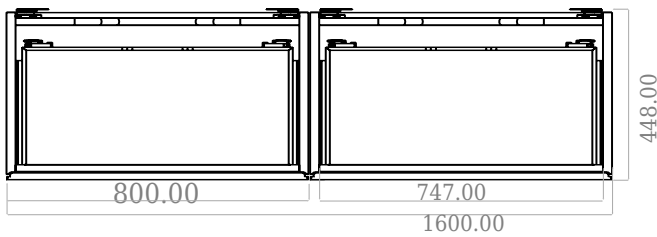

SQ2 160 double cabinet with right basin

SKU: 30010171

F View

Side View

Top View

Back View

Colour: Matte white
Size: 57.6cm / 160cm / 45cm
Weight: 109kg netto

SQ2 160 double cabinet with right basin details: