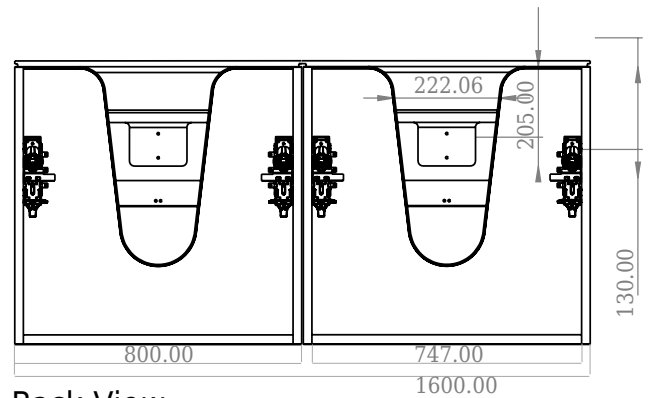

SQ2 160 double cabinet with right basin

SKU: 30010171

F View

Side View

Top View

Back View

Colour: Matte white
Size: 57.6cm / 160cm / 45cm
Weight: 109kg netto

SQ2 160 double cabinet with right basin details: