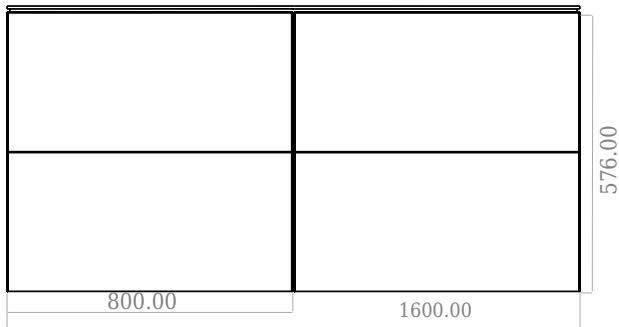

SQ2 160 double cabinet with right basin

SKU: 30010171

F View

Side View

Top View

Back View

Colour: Matte white
Size: 57.6cm / 160cm / 45cm
Weight: 109kg netto

SQ2 160 double cabinet with right basin details: