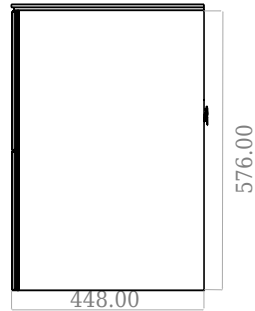

SQ2 160 double cabinet with right basin

SKU: 30010171

F View

Side View

Top View

Back View

Colour: Matte white
Size: 57.6cm / 160cm / 45cm
Weight: 109kg netto

SQ2 160 double cabinet with right basin details: