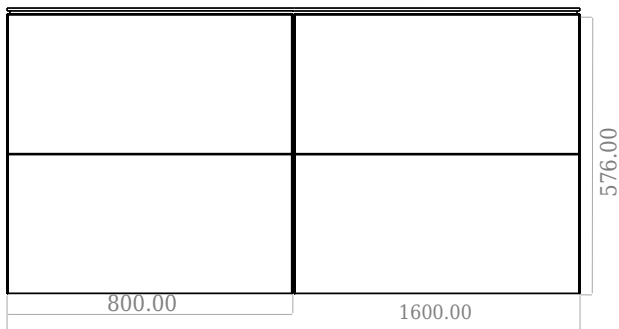

SQ2 160 double cabinet with double basin

SKU: 30010172

F View

Side View

Top View

Back View

Colour: Matte white
Size: 57.6cm / 160cm / 45cm
Weight: 111kg netto

SQ2 160 double cabinet with double basin details: