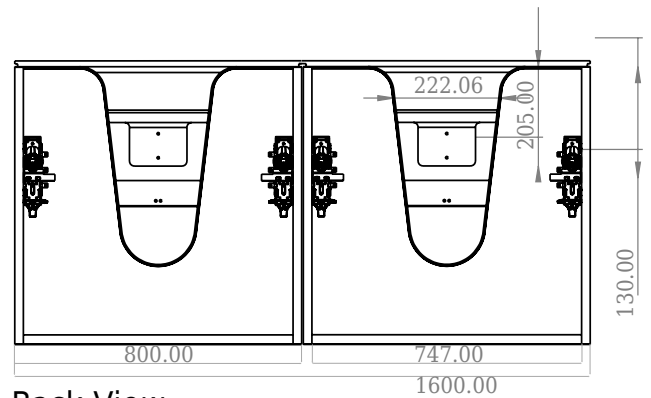

SQ2 160 double cabinet with double basin

SKU: 30010172

F View

Side View

Top View

Back View

Colour: Matte white
Size: 57.6cm / 160cm / 45cm
Weight: 111kg netto

SQ2 160 double cabinet with double basin details: