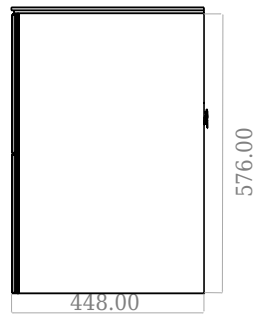

SQ2 160 double cabinet with double basin

SKU: 30010172

F View

Side View

Top View

Back View

Colour: Matte white
Size: 57.6cm / 160cm / 45cm
Weight: 111kg netto

SQ2 160 double cabinet with double basin details: