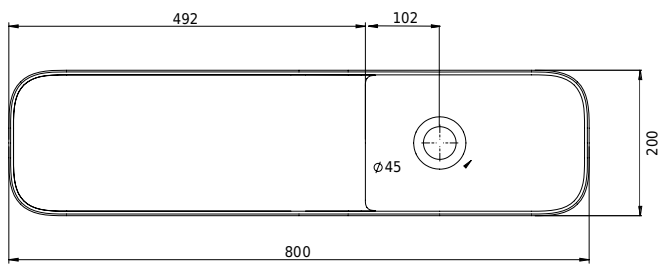

# Yuno LR 80 basin

SKU: 40010227

T

Side

Front

Back

**Colour:** Matte white  
**Size:** 13.5cm / 80cm / 20cm  
**Weight:** 10kg netto

**Yuno LR 80 basin details:**