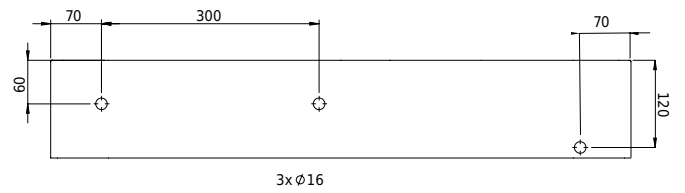

# Yuno LR 80 basin

SKU: 40010227

T

Side

Front

Back

**Colour:** Matte white  
**Size:** 13.5cm / 80cm / 20cm  
**Weight:** 10kg netto

**Yuno LR 80 basin details:**