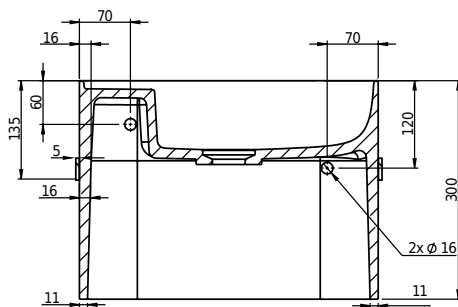

# Yuno Rail 41 basin

SKU: 40010228

**Colour:** Matte white  
**Size:** 30cm / 41cm / 24cm  
**Weight:** 10kg netto

**Yuno Rail 41 basin details:**