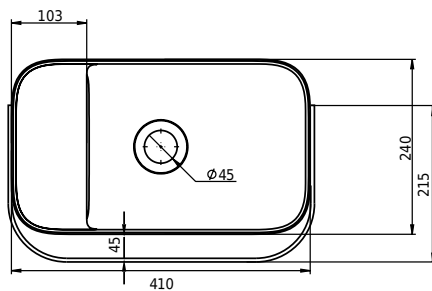

# Yuno Rail 41 basin

SKU: 40010228

**Colour:** Matte white  
**Size:** 30cm / 41cm / 24cm  
**Weight:** 10kg netto

**Yuno Rail 41 basin details:**