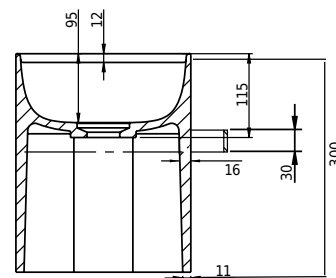

# Yuno Rail 41 basin

SKU: 40010228

**Colour:** Matte white  
**Size:** 30cm / 41cm / 24cm  
**Weight:** 10kg netto

**Yuno Rail 41 basin details:**