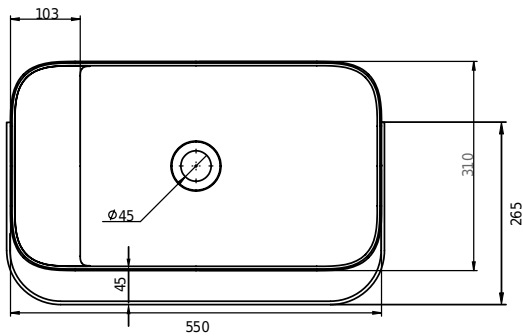

Yuno Rail 55 basin

SKU: 40010229

Colour: Matte white
Size: 30cm / 55cm / 31cm
Weight: 16kg netto

Yuno Rail 55 basin details: