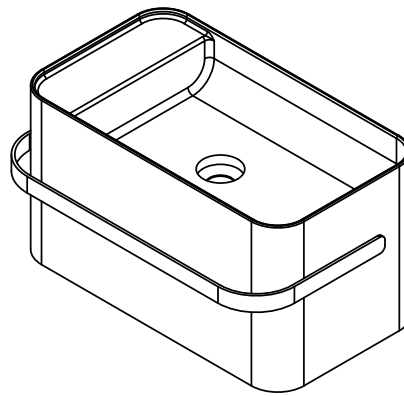

Yuno Rail 55 basin

SKU: 40010229

Colour: Matte white
Size: 30cm / 55cm / 31cm
Weight: 16kg netto

Yuno Rail 55 basin details: