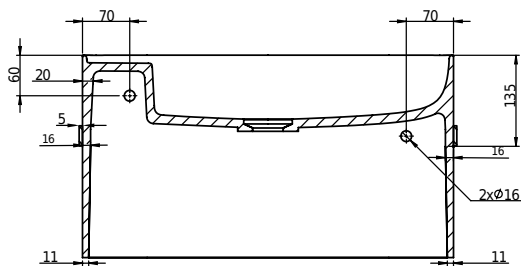

Yuno Rail 55 basin

SKU: 40010229

Colour: Matte white
Size: 30cm / 55cm / 31cm
Weight: 16kg netto

Yuno Rail 55 basin details: