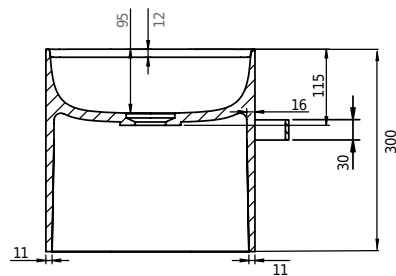

Yuno Rail 55 basin

SKU: 40010229

Colour: Matte white
Size: 30cm / 55cm / 31cm
Weight: 16kg netto

Yuno Rail 55 basin details: