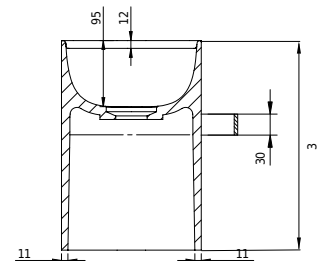

Yuno Rail 80 basin

SKU: 40010230

92

Colour: Matte white
Size: 30cm / 80cm / 20cm
Weight: 19.5kg netto

Yuno Rail 80 basin details: