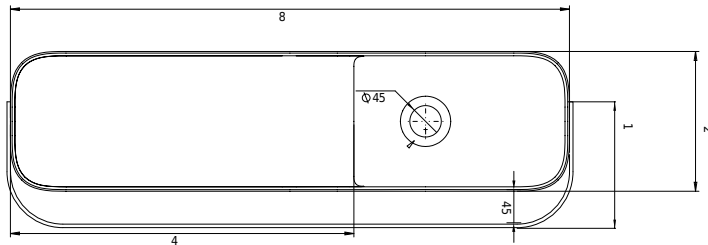

Yuno Rail 80 basin

SKU: 40010230

92

Colour: Matte white
Size: 30cm / 80cm / 20cm
Weight: 19.5kg netto

Yuno Rail 80 basin details: