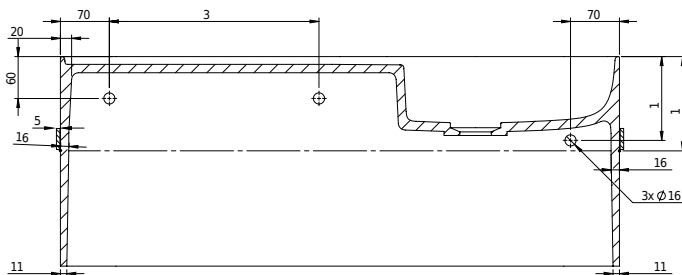

Yuno Rail 80 basin

SKU: 40010230

92

Colour: Matte white
Size: 30cm / 80cm / 20cm
Weight: 19.5kg netto

Yuno Rail 80 basin details: