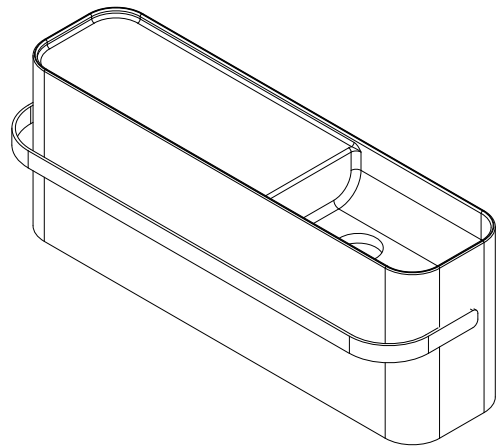

Yuno Rail 80 basin

SKU: 40010230

92

Colour: Matte white
Size: 30cm / 80cm / 20cm
Weight: 19.5kg netto

Yuno Rail 80 basin details: