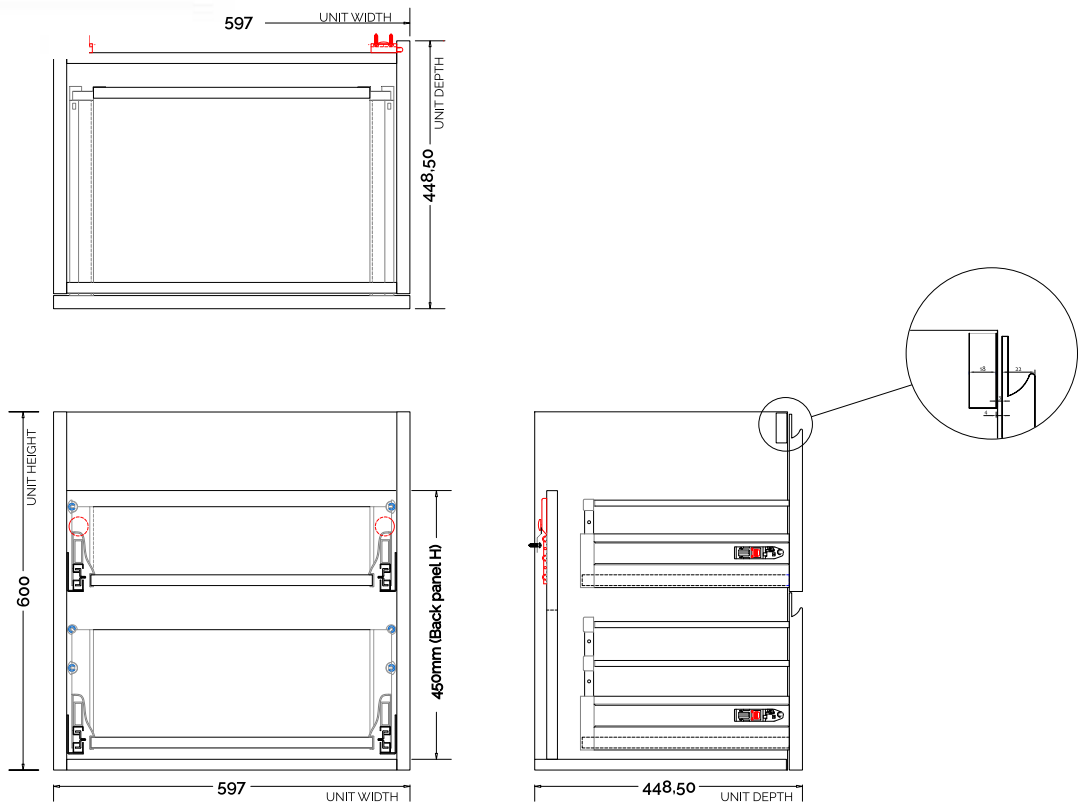

Malmö 60 cabinet with Romsø basin

SKU: 30010192

Colour: Matte white
Size: 60cm / 60cm / 45cm
Weight: 41.5kg netto

Malmö 60 cabinet with Romsø basin details: