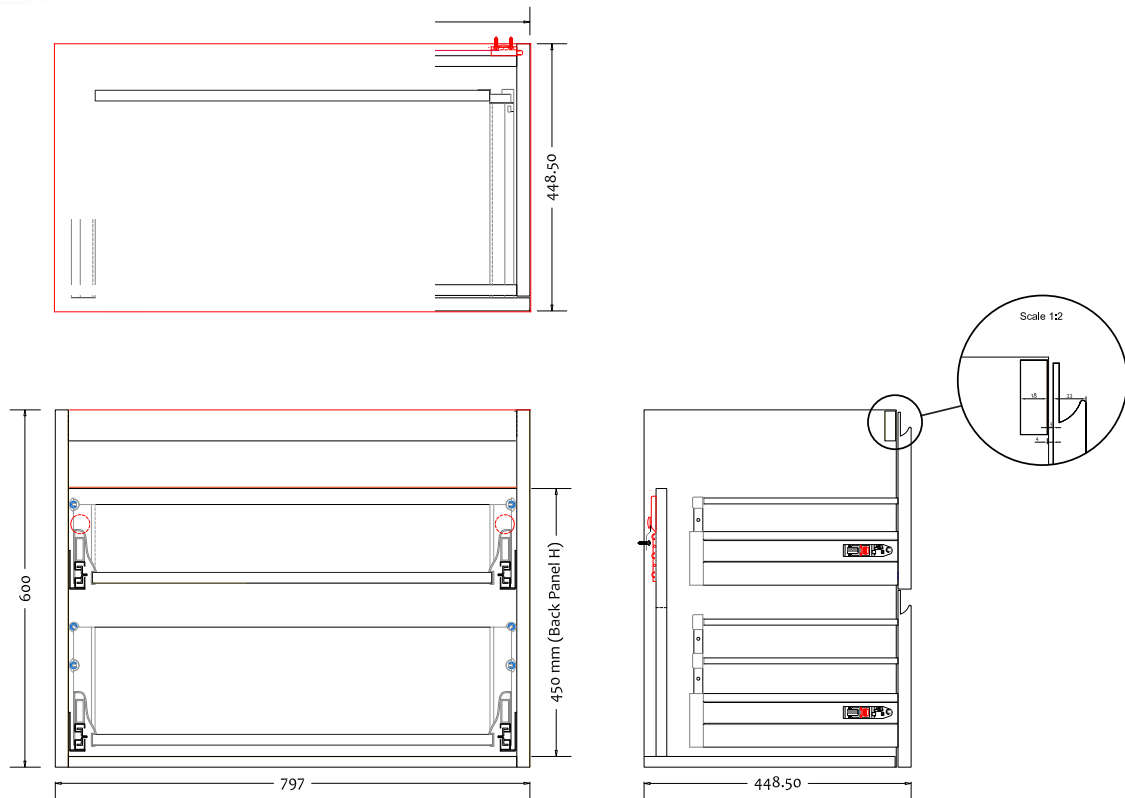

# Malmö 80 cabinet with Romsø basin

SKU: 30010194

**Colour:** Matte white  
**Size:** 60cm / 80cm / 45cm  
**Weight:** 51.42kg netto

**Malmö 80 cabinet with Romsø basin details:**