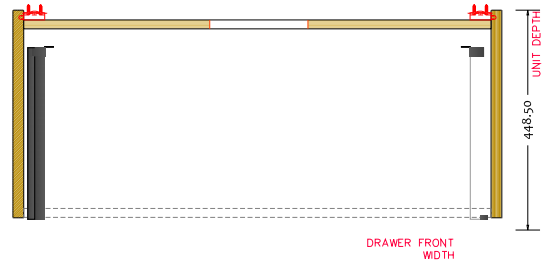

Malmö 100 cabinet with centred Romsø basin

SKU: 30010196

// ELEVATION

// Side VIEW

// Side SECTION

// SECTION

DRAWER FRONT WIDTH

Colour: Matte white
Size: 60cm / 100cm / 45cm
Weight: 60.5kg netto

Malmö 100 cabinet with centred Romsø basin details: