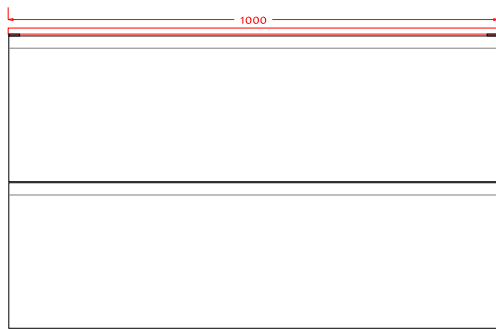

Malmö 100 cabinet with centred Romsø basin

SKU: 30010196

// ELEVATION

// Side VIEW

// Side SECTION

// SECTION

DRAWER FRONT WIDTH

Colour: Matte white
Size: 60cm / 100cm / 45cm
Weight: 60.5kg netto

Malmö 100 cabinet with centred Romsø basin details: