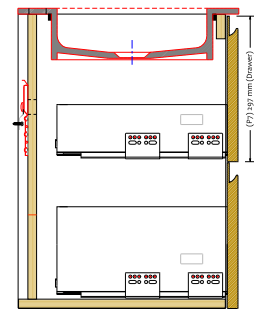

Malmö 100 cabinet with centred Romsø basin

SKU: 30010196

// ELEVATION

// Side VIEW

// Side SECTION

// SECTION

DRAWER FRONT WIDTH

Colour: Matte white
Size: 60cm / 100cm / 45cm
Weight: 60.5kg netto

Malmö 100 cabinet with centred Romsø basin details: