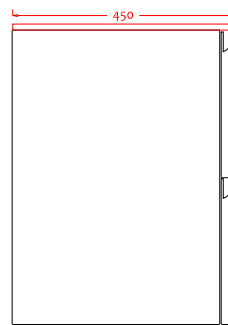

Malmö 100 cabinet with centred Romsø basin

SKU: 30010196

// ELEVATION

// Side VIEW

// Side SECTION

// SECTION

DRAWER FRONT WIDTH

Colour: Matte white
Size: 60cm / 100cm / 45cm
Weight: 60.5kg netto

Malmö 100 cabinet with centred Romsø basin details: