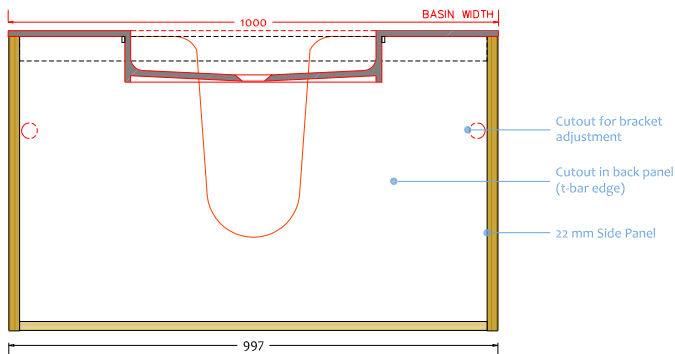

Malmö 100 cabinet with centred Romsø basin

SKU: 30010196

// ELEVATION

// Side VIEW

// Side SECTION

// SECTION

DRAWER FRONT WIDTH

Colour: Matte white
Size: 60cm / 100cm / 45cm
Weight: 60.5kg netto

Malmö 100 cabinet with centred Romsø basin details: