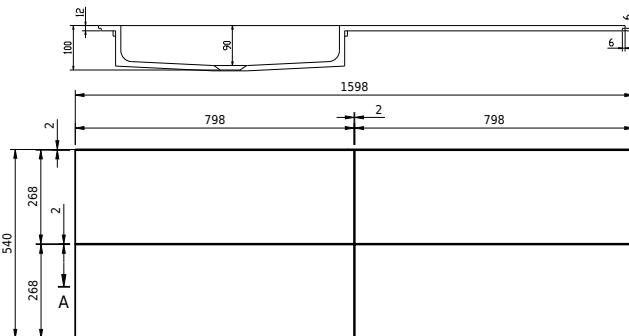

Rungsted 120 cabinet with left basin

SKU: 30010198

FRONT VIEW

SIDE VIEW

T

INSIDE

Colour: Smoked oak/matte white
Size: 54.5cm / 120cm / 45cm
Weight: 68kg netto

Rungsted 120 cabinet with left basin details: