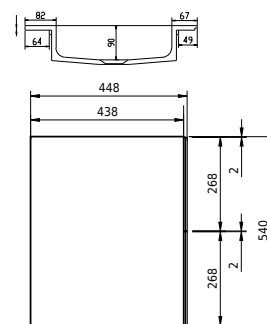

Rungsted 120 cabinet with left basin

SKU: 30010198

FRONT VIEW

SIDE VIEW

T

INSIDE

Colour: Smoked oak/matte white
Size: 54.5cm / 120cm / 45cm
Weight: 68kg netto

Rungsted 120 cabinet with left basin details: