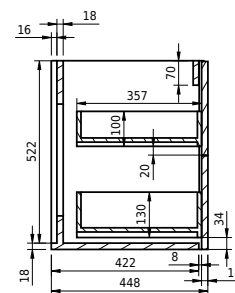

Rungsted 120 cabinet with left basin

SKU: 30010198

FRONT VIEW

SIDE VIEW

T

INSIDE

Colour: Smoked oak/matte white
Size: 54.5cm / 120cm / 45cm
Weight: 68kg netto

Rungsted 120 cabinet with left basin details: