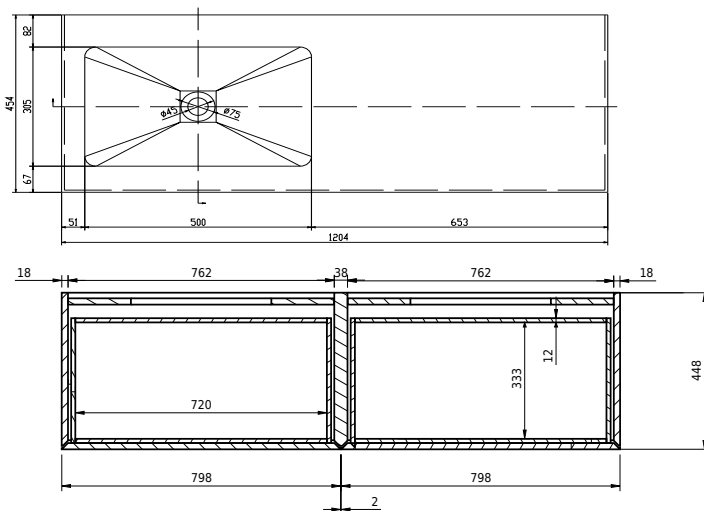

Rungsted 120 cabinet with left basin

SKU: 30010198

FRONT VIEW

SIDE VIEW

T

INSIDE

Colour: Smoked oak/matte white
Size: 54.5cm / 120cm / 45cm
Weight: 68kg netto

Rungsted 120 cabinet with left basin details: