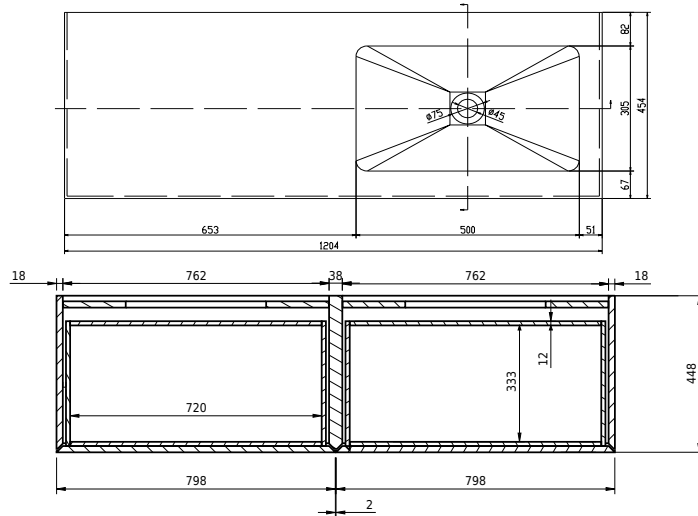

Rungsted 120 cabinet with right basin

SKU: 30010199

FRONT VIEW

SIDE VIEW

T

INSIDE

Colour: Smoked oak/matte white
Size: 54.5cm / 120cm / 45cm
Weight: 68kg netto

Rungsted 120 cabinet with right basin details: