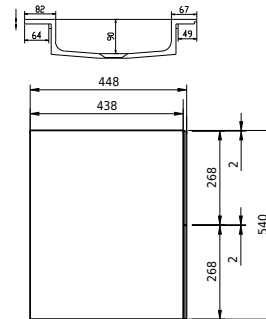

Rungsted 120 cabinet with right basin

SKU: 30010199

FRONT VIEW

SIDE VIEW

T

INSIDE

Colour: Smoked oak/matte white
Size: 54.5cm / 120cm / 45cm
Weight: 68kg netto

Rungsted 120 cabinet with right basin details: