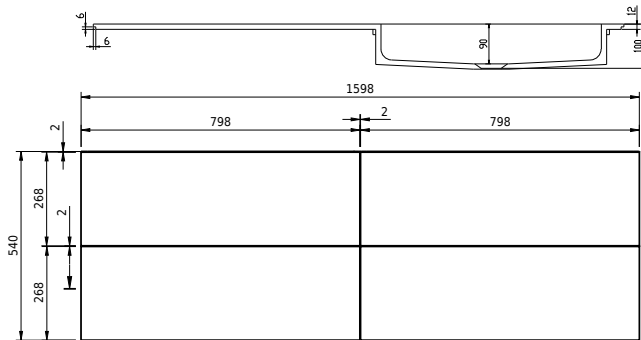

Rungsted 120 cabinet with right basin

SKU: 30010199

FRONT VIEW

SIDE VIEW

T

INSIDE

Colour: Smoked oak/matte white
Size: 54.5cm / 120cm / 45cm
Weight: 68kg netto

Rungsted 120 cabinet with right basin details: