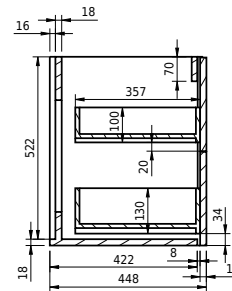

Rungsted 120 cabinet with right basin

SKU: 30010199

FRONT VIEW

SIDE VIEW

T

INSIDE

Colour: Smoked oak/matte white
Size: 54.5cm / 120cm / 45cm
Weight: 68kg netto

Rungsted 120 cabinet with right basin details: