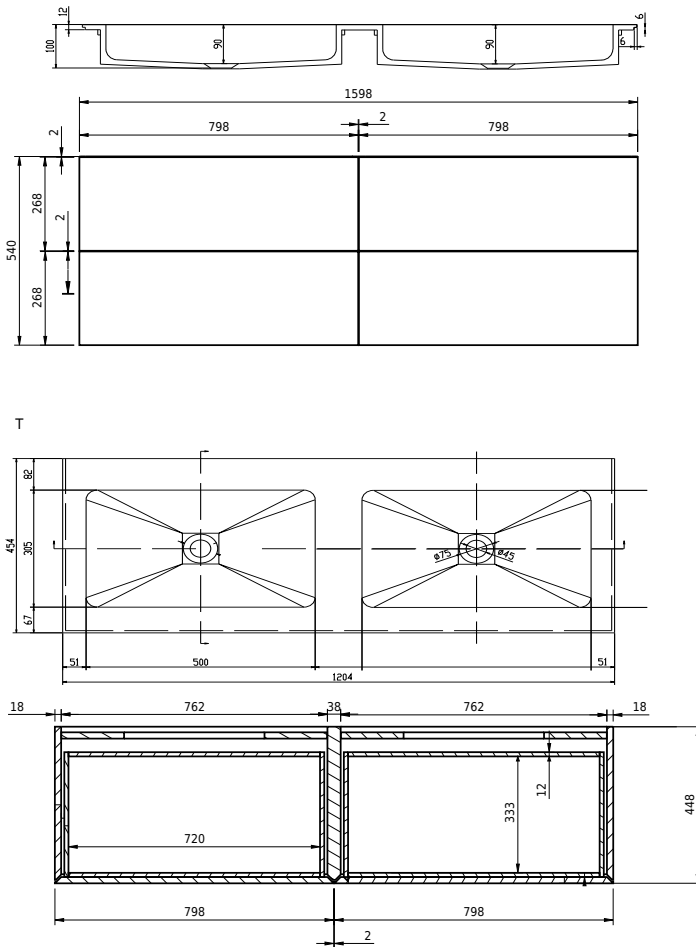

Rungsted 120 cabinet with double basin

SKU: 30010200

FRONT VIEW

SIDE VIEW

T

INDSIDE

Colour: Smoked oak/matte white
Size: 54.5cm / 120cm / 45cm
Weight: 68kg netto

Rungsted 120 cabinet with double basin details: