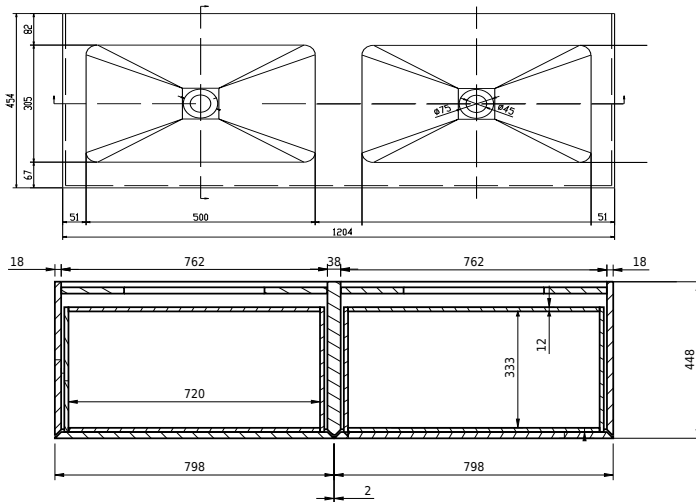

Rungsted 120 cabinet with double basin

SKU: 30010200

FRONT VIEW

SIDE VIEW

T

INDSIDE

Colour: Smoked oak/matte white
Size: 54.5cm / 120cm / 45cm
Weight: 68kg netto

Rungsted 120 cabinet with double basin details: