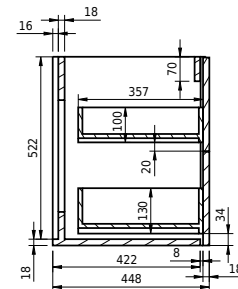

Rungsted 120 cabinet with double basin

SKU: 30010200

FRONT VIEW

SIDE VIEW

T

INDSIDE

Colour: Smoked oak/matte white
Size: 54.5cm / 120cm / 45cm
Weight: 68kg netto

Rungsted 120 cabinet with double basin details: