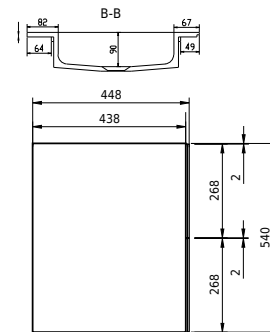

Rungsted 120 cabinet with double basin

SKU: 30010200

FRONT VIEW

SIDE VIEW

T

INDSIDE

Colour: Smoked oak/matte white
Size: 54.5cm / 120cm / 45cm
Weight: 68kg netto

Rungsted 120 cabinet with double basin details: