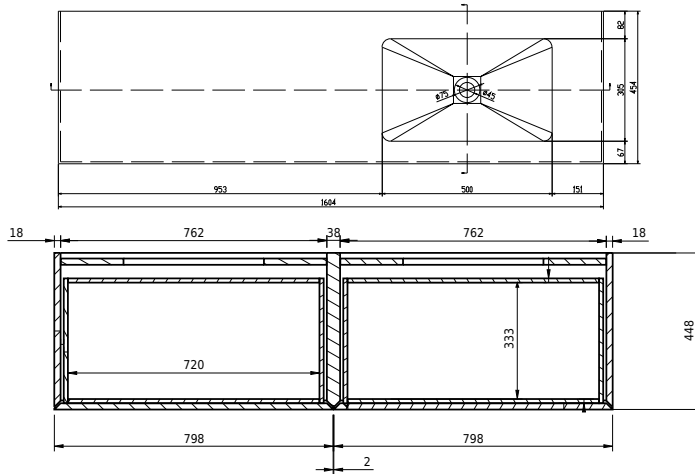

Rungsted 160 cabinet with left basin

SKU: 30010202

FRONT VIEW

SIDE VIEW

T

INSIDE

Colour: Smoked oak/matte white
Size: 54.5cm / 160cm / 45cm
Weight: 79.6kg netto

Rungsted 160 cabinet with left basin details: