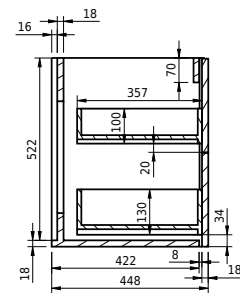

Rungsted 160 cabinet with left basin

SKU: 30010202

FRONT VIEW

SIDE VIEW

T

INSIDE

Colour: Smoked oak/matte white
Size: 54.5cm / 160cm / 45cm
Weight: 79.6kg netto

Rungsted 160 cabinet with left basin details: