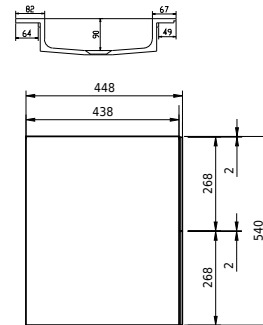

# Rungsted 160 cabinet with double basin

SKU: 30010204

FRONT VIEW

SIDE VIEW

T

INSIDE

**Colour:** Smoked oak/matte white  
**Size:** 54.5cm / 160cm / 45cm  
**Weight:** 79.6kg netto

**Rungsted 160 cabinet with double basin details:**