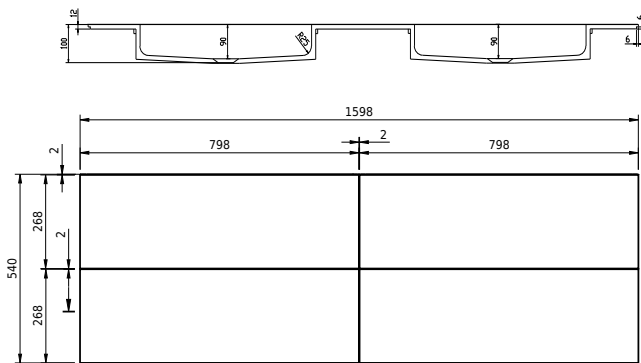

# Rungsted 160 cabinet with double basin

SKU: 30010204

FRONT VIEW

SIDE VIEW

T

INSIDE

**Colour:** Smoked oak/matte white  
**Size:** 54.5cm / 160cm / 45cm  
**Weight:** 79.6kg netto

**Rungsted 160 cabinet with double basin details:**