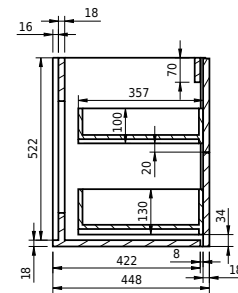

# Rungsted 160 cabinet with double basin

SKU: 30010204

FRONT VIEW

SIDE VIEW

T

INSIDE

**Colour:** Smoked oak/matte white  
**Size:** 54.5cm / 160cm / 45cm  
**Weight:** 79.6kg netto

**Rungsted 160 cabinet with double basin details:**