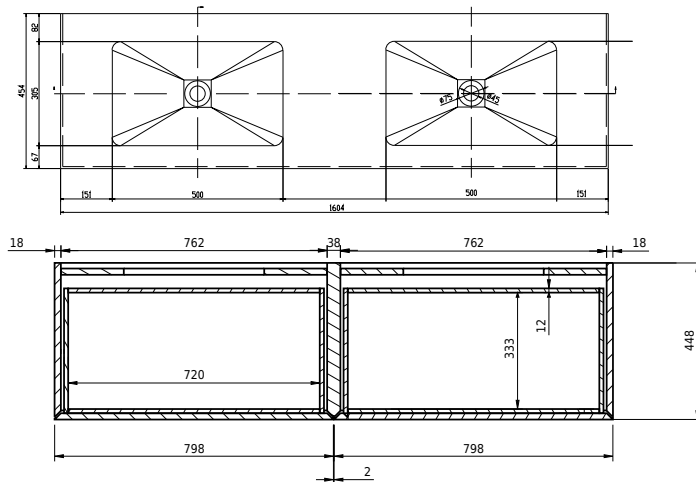

# Rungsted 160 cabinet with double basin

SKU: 30010204

FRONT VIEW

SIDE VIEW

T

INSIDE

**Colour:** Smoked oak/matte white  
**Size:** 54.5cm / 160cm / 45cm  
**Weight:** 79.6kg netto

**Rungsted 160 cabinet with double basin details:**