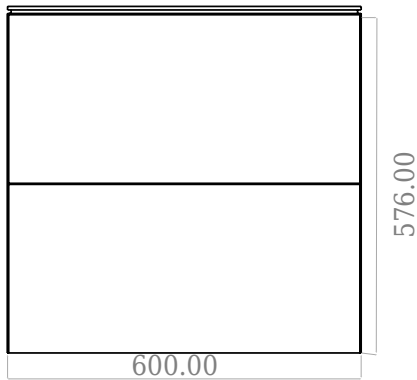

SQ2 60 double cabinet with centred basin

SKU: 30010231

F View

Top View

Side View

Back View

Colour: Matte white
Size: 57.6cm / 60cm / 45cm
Weight: 40kg netto

SQ2 60 double cabinet with centred basin details: