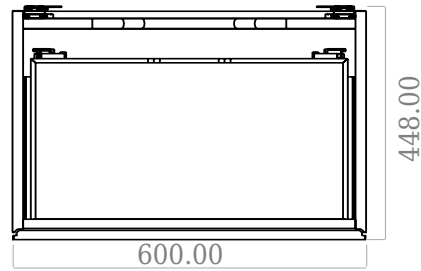

SQ2 60 double cabinet with centred basin

SKU: 30010231

F View

Top View

Side View

Back View

Colour: Matte white
Size: 57.6cm / 60cm / 45cm
Weight: 40kg netto

SQ2 60 double cabinet with centred basin details: