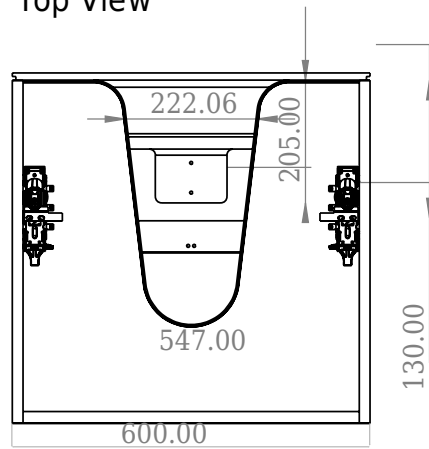

SQ2 60 double cabinet with centred basin

SKU: 30010231

F View

Top View

Side View

Back View

Colour: Matte white
Size: 57.6cm / 60cm / 45cm
Weight: 40kg netto

SQ2 60 double cabinet with centred basin details: