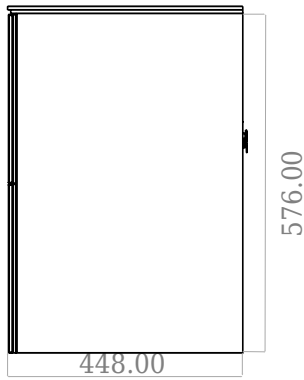

SQ2 60 double cabinet with centred basin

SKU: 30010231

F View

Top View

Side View

Back View

Colour: Matte white
Size: 57.6cm / 60cm / 45cm
Weight: 40kg netto

SQ2 60 double cabinet with centred basin details: