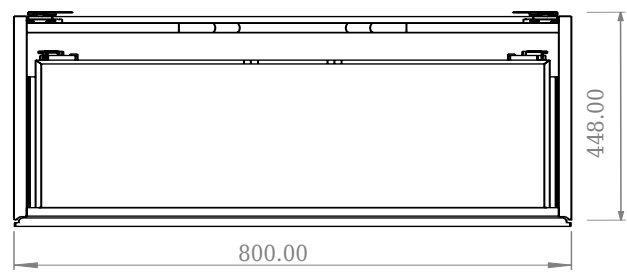

SQ2 80 cabinet with centred basin

SKU: 30010232

F View

Top View

Side View

Back View

Colour: Matte white
Size: 28.8cm / 80cm / 45cm
Weight: 41.8kg netto

SQ2 80 cabinet with centred basin details: