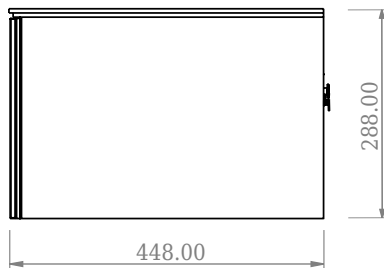

SQ2 80 cabinet with centred basin

SKU: 30010232

F View

Top View

Side View

Back View

Colour: Matte white
Size: 28.8cm / 80cm / 45cm
Weight: 41.8kg netto

SQ2 80 cabinet with centred basin details: