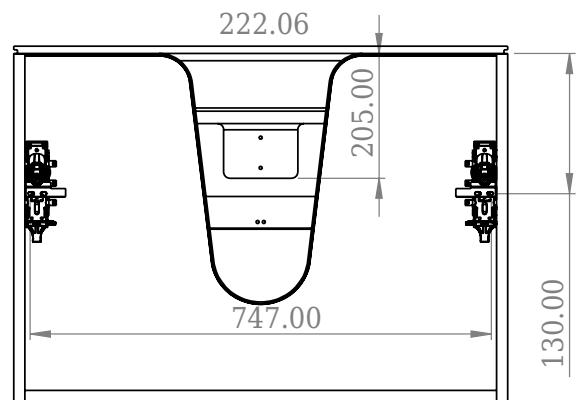

# SQ2 80 double cabinet with centred basin

SKU: 30010233

F View

Top View

Side View

Back View

**Colour:** Matte white  
**Size:** 57.6cm / 80cm / 45cm  
**Weight:** 54kg netto

**SQ2 80 double cabinet with centred basin details:**