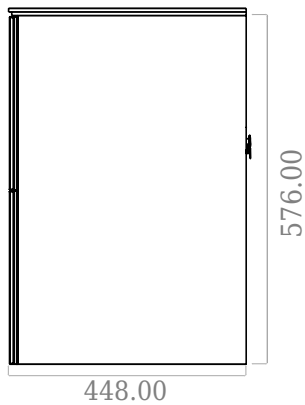

# SQ2 80 double cabinet with centred basin

SKU: 30010233

F View

Top View

Side View

Back View

**Colour:** Matte white  
**Size:** 57.6cm / 80cm / 45cm  
**Weight:** 54kg netto

**SQ2 80 double cabinet with centred basin details:**