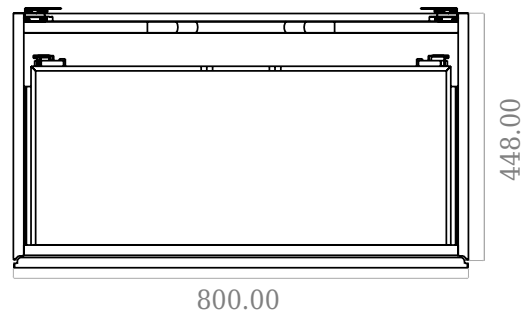

# SQ2 80 double cabinet with centred basin

SKU: 30010233

F View

Top View

Side View

Back View

**Colour:** Matte white  
**Size:** 57.6cm / 80cm / 45cm  
**Weight:** 54kg netto

**SQ2 80 double cabinet with centred basin details:**