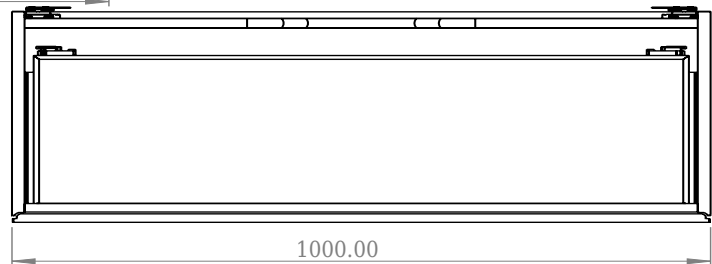

SQ2 100 cabinet with centred basin

SKU: 30010234

F View

Top View

Side View

Back View

Colour: Matte white
Size: 28.8cm / 100cm / 45cm
Weight: 39kg netto

SQ2 100 cabinet with centred basin details: