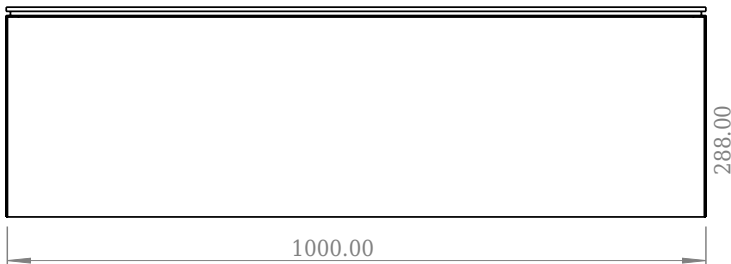

SQ2 100 cabinet with centred basin

SKU: 30010234

F View

Top View

Side View

Back View

Colour: Matte white
Size: 28.8cm / 100cm / 45cm
Weight: 39kg netto

SQ2 100 cabinet with centred basin details: