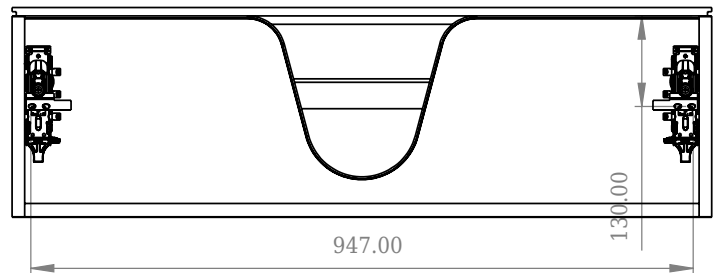

SQ2 100 cabinet with centred basin

SKU: 30010234

F View

Top View

Side View

Back View

Colour: Matte white
Size: 28.8cm / 100cm / 45cm
Weight: 39kg netto

SQ2 100 cabinet with centred basin details: