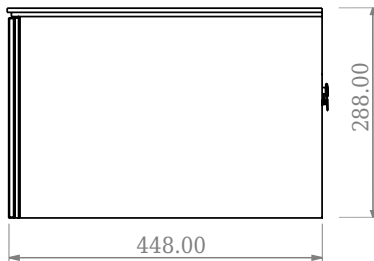

## SQ2 120 cabinet with centred basin

SKU: 30010236

F View

Top View

Side View

Back View

**Colour:** Matte white  
**Size:** 28.8cm / 120cm / 45cm  
**Weight:** 63kg netto

**SQ2 120 cabinet with centred basin details:**