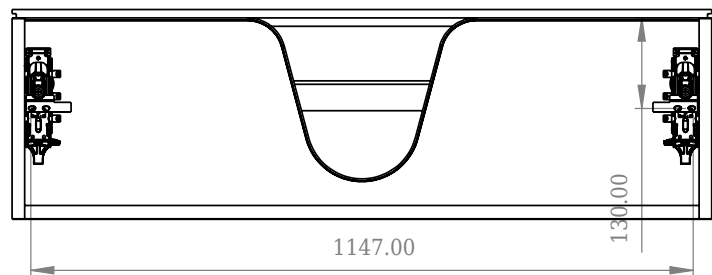

## SQ2 120 cabinet with centred basin

SKU: 30010236

F View

Top View

Side View

Back View

**Colour:** Matte white  
**Size:** 28.8cm / 120cm / 45cm  
**Weight:** 63kg netto

**SQ2 120 cabinet with centred basin details:**