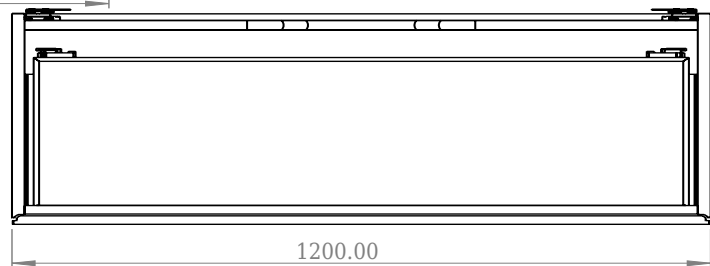

## SQ2 120 cabinet with centred basin

SKU: 30010236

F View

Top View

Side View

Back View

**Colour:** Matte white  
**Size:** 28.8cm / 120cm / 45cm  
**Weight:** 63kg netto

**SQ2 120 cabinet with centred basin details:**