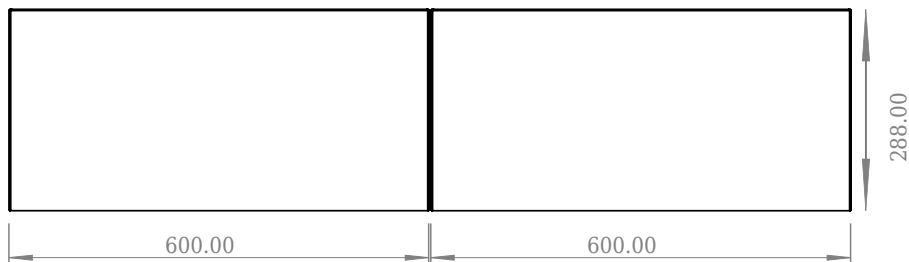

SQ2 120 cabinet with right basin

SKU: 30010238

Front View

Top View

side View

Back View

Colour: Matte white
Size: 28.8cm / 120cm / 45cm
Weight: 48.72kg netto

SQ2 120 cabinet with right basin details: