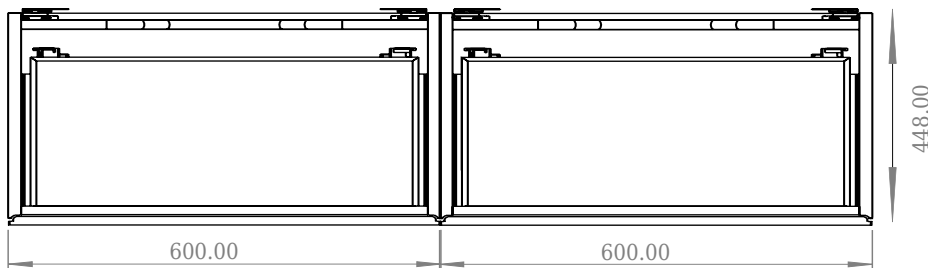

## SQ2 120 cabinet with right basin

SKU: 30010238

Front View

Top View

side View

Back View

**Colour:** Matte white  
**Size:** 28.8cm / 120cm / 45cm  
**Weight:** 48.72kg netto

**SQ2 120 cabinet with right basin details:**