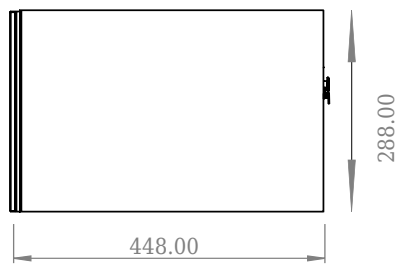

SQ2 120 cabinet with right basin

SKU: 30010238

Front View

Top View

side View

Back View

Colour: Matte white
Size: 28.8cm / 120cm / 45cm
Weight: 48.72kg netto

SQ2 120 cabinet with right basin details: