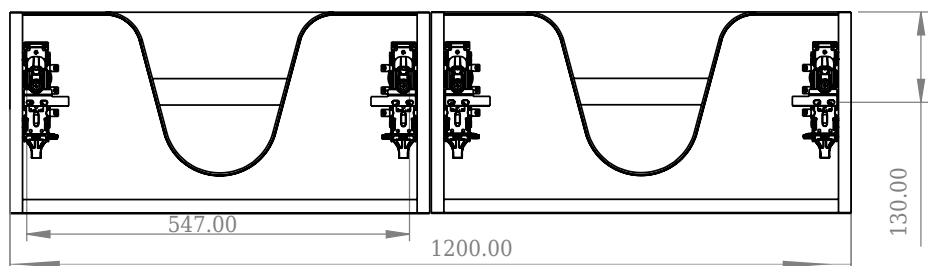

## SQ2 120 cabinet with right basin

SKU: 30010238

Front View

Top View

side View

Back View

**Colour:** Matte white  
**Size:** 28.8cm / 120cm / 45cm  
**Weight:** 48.72kg netto

**SQ2 120 cabinet with right basin details:**