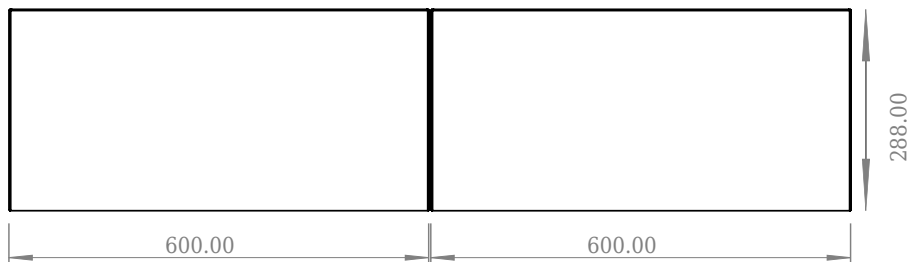

## SQ2 120 cabinet with right basin

SKU: 30010238

Front View

Top View

side View

Back View

**Colour:** Matte white  
**Size:** 28.8cm / 120cm / 45cm  
**Weight:** 48.72kg netto

**SQ2 120 cabinet with right basin details:**