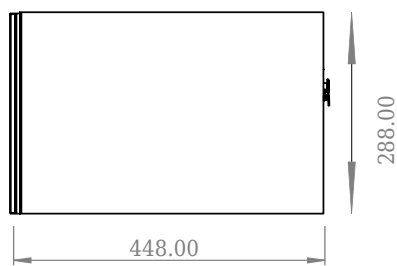

## SQ2 120 cabinet with right basin

SKU: 30010238

Front View

Top View

side View

Back View

**Colour:** Matte white  
**Size:** 28.8cm / 120cm / 45cm  
**Weight:** 48.72kg netto

**SQ2 120 cabinet with right basin details:**