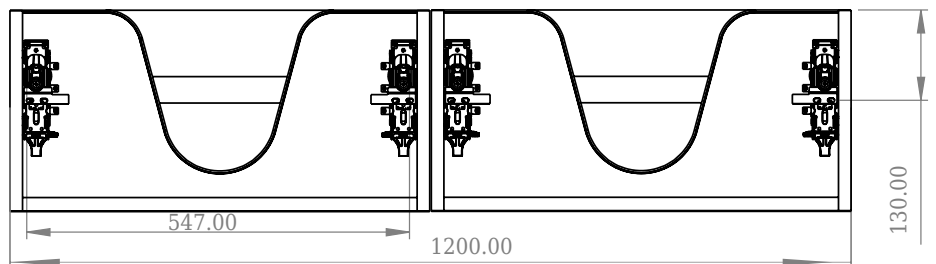

SQ2 120 cabinet with right basin

SKU: 30010238

Front View

Top View

side View

Back View

Colour: Matte white
Size: 28.8cm / 120cm / 45cm
Weight: 48.72kg netto

SQ2 120 cabinet with right basin details: