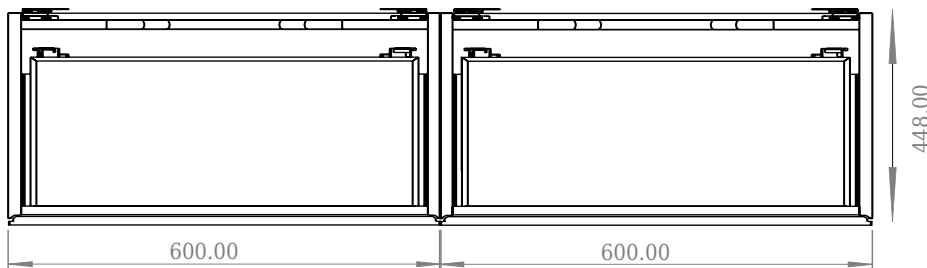

SQ2 120 cabinet with right basin

SKU: 30010238

Front View

Top View

side View

Back View

Colour: Matte white
Size: 28.8cm / 120cm / 45cm
Weight: 48.72kg netto

SQ2 120 cabinet with right basin details: