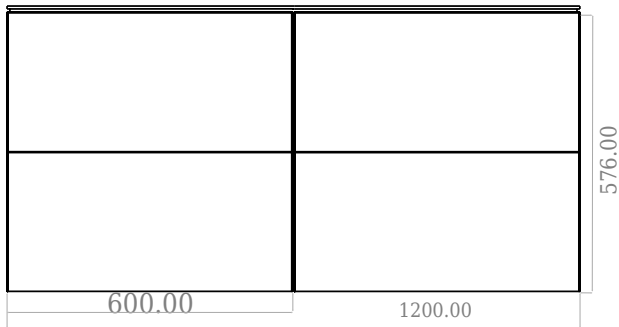

SQ2 120 double with countertop

SKU: 30010240

F View

Side View

Top View

Back View

Colour: Matte white
Size: 60cm / 120cm / 45cm
Weight: 75kg netto

SQ2 120 double with countertop details: