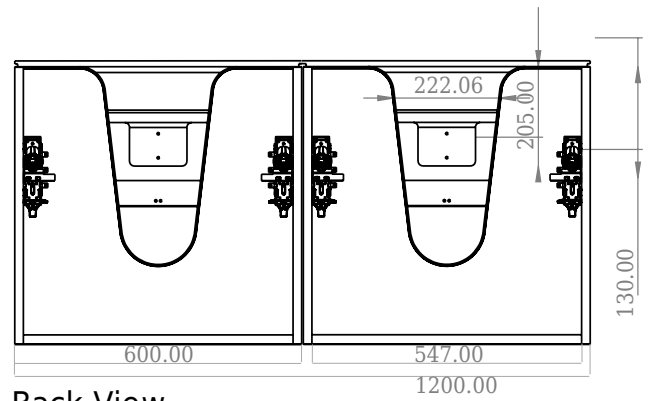

SQ2 120 double with countertop

SKU: 30010240

F View

Side View

Top View

Back View

Colour: Matte white
Size: 60cm / 120cm / 45cm
Weight: 75kg netto

SQ2 120 double with countertop details: