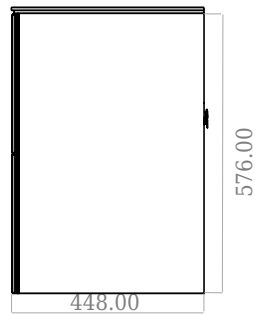

SQ2 120 double with countertop

SKU: 30010240

F View

Side View

Top View

Back View

Colour: Matte white
Size: 60cm / 120cm / 45cm
Weight: 75kg netto

SQ2 120 double with countertop details: