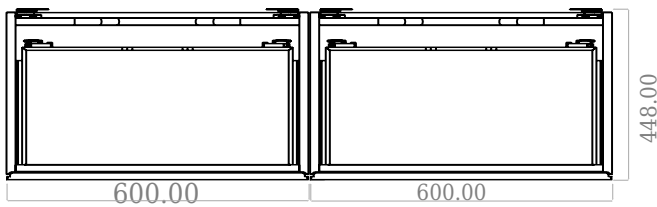

SQ2 120 double with countertop

SKU: 30010240

F View

Side View

Top View

Back View

Colour: Matte white
Size: 60cm / 120cm / 45cm
Weight: 75kg netto

SQ2 120 double with countertop details: