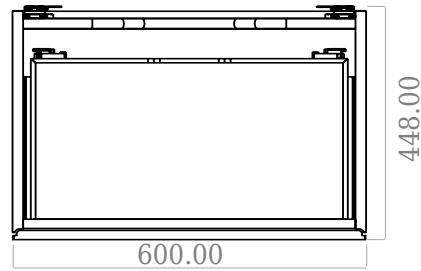

SQ2 60 double cabinet with countertop

SKU: 30010241

F View

Top View

Side View

Back View

Colour: Matte white
Size: 60cm / 60cm / 45cm
Weight: 37kg netto

SQ2 60 double cabinet with countertop details: