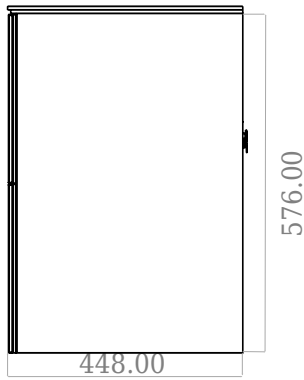

SQ2 60 double cabinet with countertop

SKU: 30010241

F View

Top View

Side View

Back View

Colour: Matte white
Size: 60cm / 60cm / 45cm
Weight: 37kg netto

SQ2 60 double cabinet with countertop details: