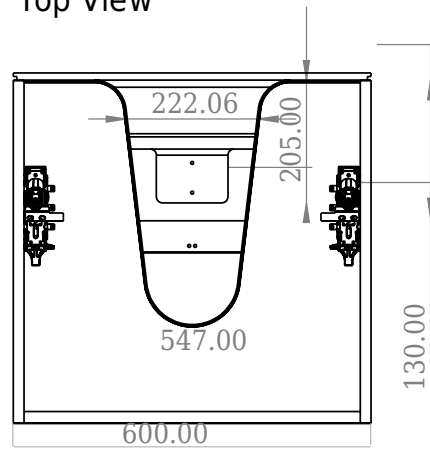

SQ2 60 double cabinet with countertop

SKU: 30010241

F View

Top View

Side View

Back View

Colour: Matte white
Size: 60cm / 60cm / 45cm
Weight: 37kg netto

SQ2 60 double cabinet with countertop details: