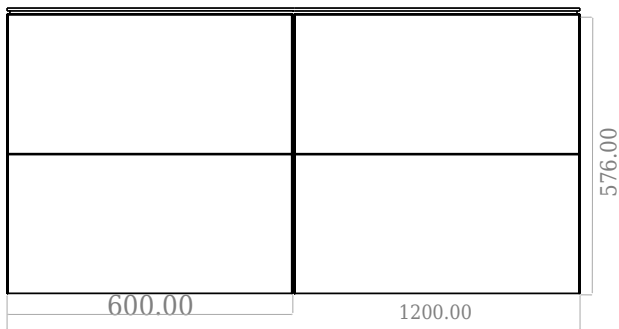

SQ2 120 double cabinet with countertop

SKU: 30010244

F View

Side View

Top View

Back View

Colour: Matte white
Size: 60cm / 120cm / 45cm
Weight: 73kg netto

SQ2 120 double cabinet with countertop details: