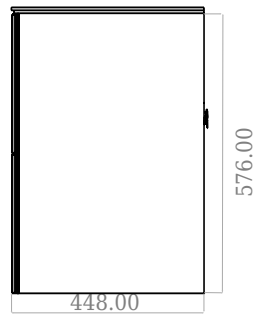

SQ2 120 double cabinet with countertop

SKU: 30010244

F View

Side View

Top View

Back View

Colour: Matte white
Size: 60cm / 120cm / 45cm
Weight: 73kg netto

SQ2 120 double cabinet with countertop details: