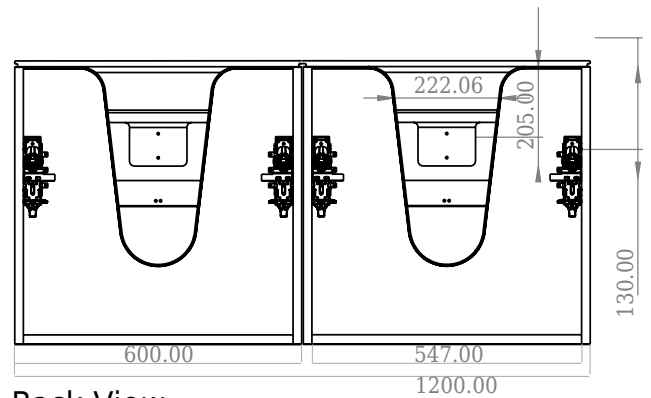

SQ2 120 double cabinet with countertop

SKU: 30010244

F View

Side View

Top View

Back View

Colour: Matte white
Size: 60cm / 120cm / 45cm
Weight: 73kg netto

SQ2 120 double cabinet with countertop details: