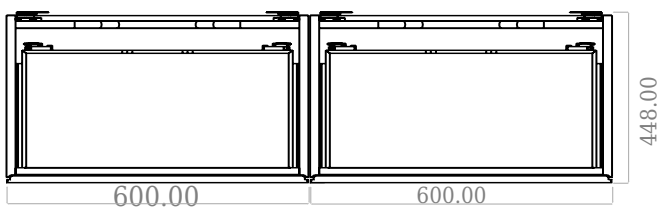

SQ2 120 double cabinet with countertop

SKU: 30010244

F View

Side View

Top View

Back View

Colour: Matte white
Size: 60cm / 120cm / 45cm
Weight: 73kg netto

SQ2 120 double cabinet with countertop details: