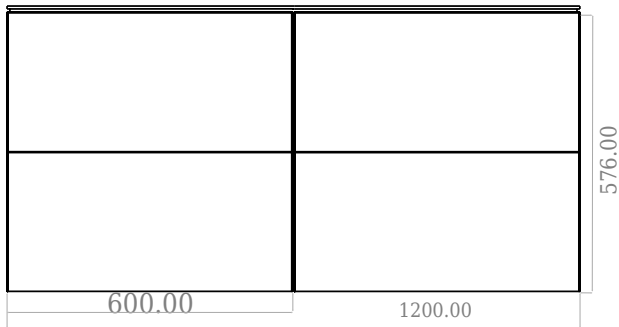

SQ2 120 double with centred basin

SKU: 30010246

F View

Side View

Top View

Back View

Colour: Matte white
Size: 60cm / 120cm / 45cm
Weight: 78kg netto

SQ2 120 double with centred basin details: