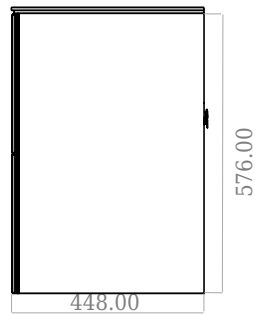

# SQ2 120 double with centred basin

SKU: 30010246

F View

Side View

Top View

Back View

**Colour:** Matte white  
**Size:** 60cm / 120cm / 45cm  
**Weight:** 78kg netto

**SQ2 120 double with centred basin details:**