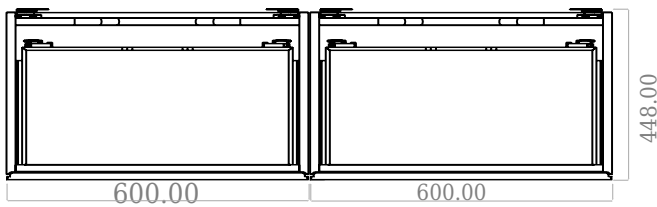

# SQ2 120 double with centred basin

SKU: 30010246

F View

Side View

Top View

Back View

**Colour:** Matte white  
**Size:** 60cm / 120cm / 45cm  
**Weight:** 78kg netto

**SQ2 120 double with centred basin details:**