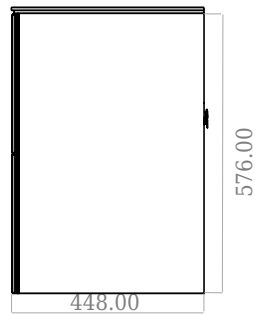

SQ2 120 double with centred basin

SKU: 30010246

F View

Side View

Top View

Back View

Colour: Matte white
Size: 60cm / 120cm / 45cm
Weight: 78kg netto

SQ2 120 double with centred basin details: