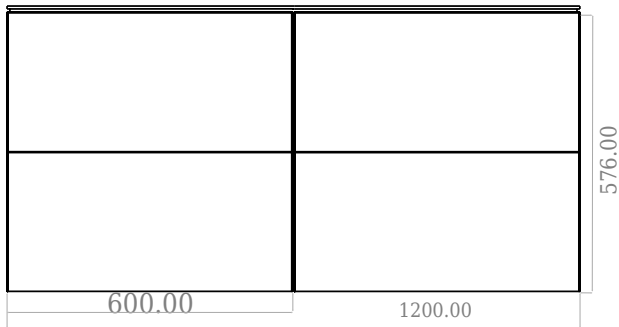

# SQ2 120 double with centred basin

SKU: 30010246

F View

Side View

Top View

Back View

**Colour:** Matte white  
**Size:** 60cm / 120cm / 45cm  
**Weight:** 78kg netto

**SQ2 120 double with centred basin details:**