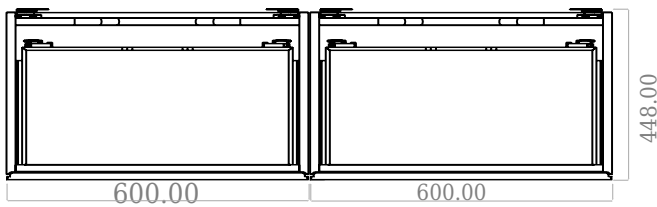

SQ2 120 double with centred basin

SKU: 30010246

F View

Side View

Top View

Back View

Colour: Matte white
Size: 60cm / 120cm / 45cm
Weight: 78kg netto

SQ2 120 double with centred basin details: