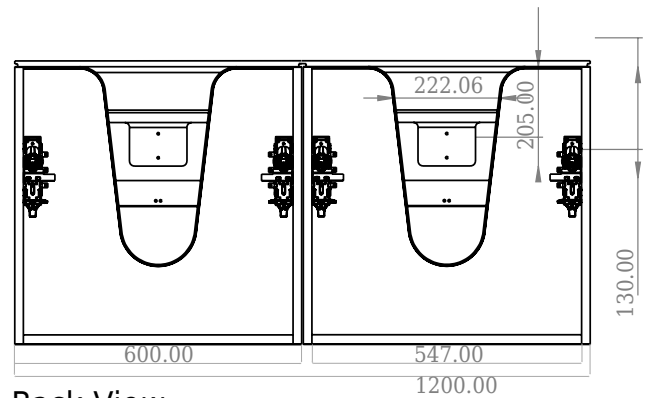

SQ2 120 double with centred basin

SKU: 30010246

F View

Side View

Top View

Back View

Colour: Matte white
Size: 60cm / 120cm / 45cm
Weight: 78kg netto

SQ2 120 double with centred basin details: