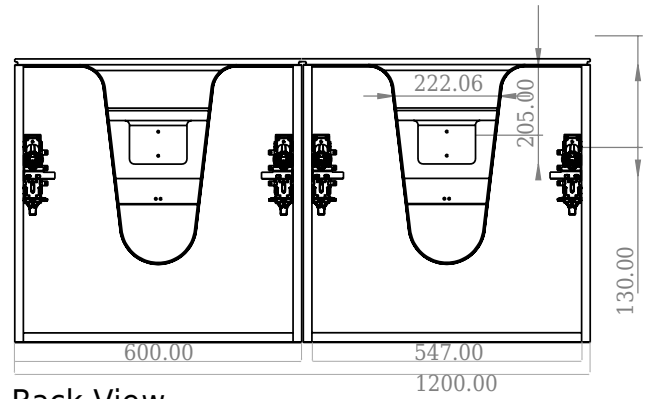

# SQ2 120 double with centred basin

SKU: 30010246

F View

Side View

Top View

Back View

**Colour:** Matte white  
**Size:** 60cm / 120cm / 45cm  
**Weight:** 78kg netto

**SQ2 120 double with centred basin details:**