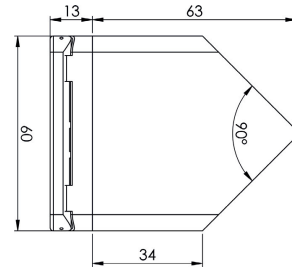

Power socket for cabinets

SKU: 40040157

FRONT

SIDE (NO LID)

SIDE (LID)

FRONT

LID

SIDE (LID)

Colour:

Size:

6cm / 6cm / 5cm

Weight:

0.1kg netto

Power socket for cabinets details: