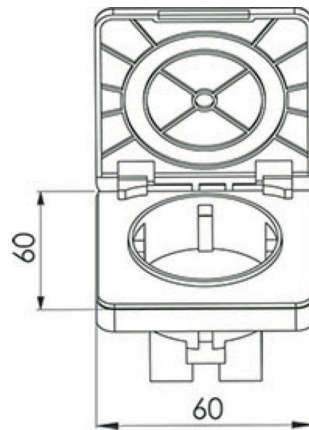

Power socket for cabinets

SKU: 40040157

FRONT

SIDE (NO LID)

SIDE (LID)

FRONT

LID

SIDE (LID)

Colour:

Size:

6cm / 6cm / 5cm

Weight:

0.1kg netto

Power socket for cabinets details: