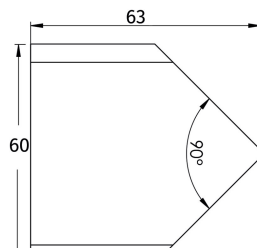

Power socket for cabinets

SKU: 40040157

FRONT

SIDE (NO LID)

SIDE (LID)

FRONT

LID

SIDE (LID)

Colour:

Size:

6cm / 6cm / 5cm

Weight:

0.1kg netto

Power socket for cabinets details: