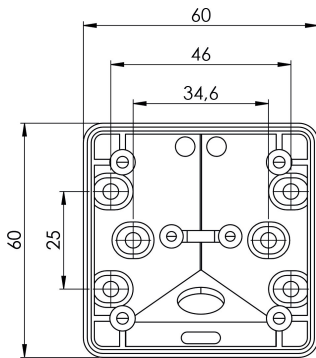

Power socket for cabinets

SKU: 40040157

FRONT

SIDE (NO LID)

SIDE (LID)

FRONT

LID

SIDE (LID)

Colour:

Size:

6cm / 6cm / 5cm

Weight:

0.1kg netto

Power socket for cabinets details: