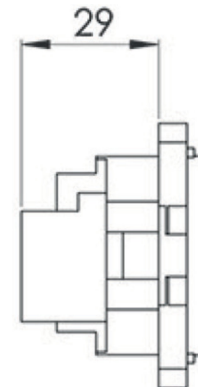

Power socket for cabinets

SKU: 40040157

FRONT

SIDE (NO LID)

SIDE (LID)

FRONT

LID

SIDE (LID)

Colour:

Size:

6cm / 6cm / 5cm

Weight:

0.1kg netto

Power socket for cabinets details: