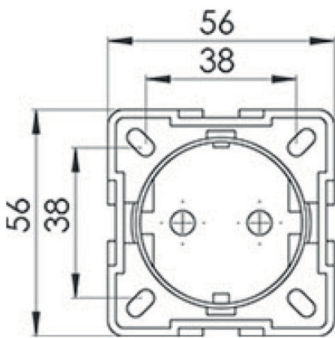

Power socket for cabinets

SKU: 40040157

FRONT

SIDE (NO LID)

SIDE (LID)

FRONT

LID

SIDE (LID)

Colour:

Size:

6cm / 6cm / 5cm

Weight:

0.1kg netto

Power socket for cabinets details: